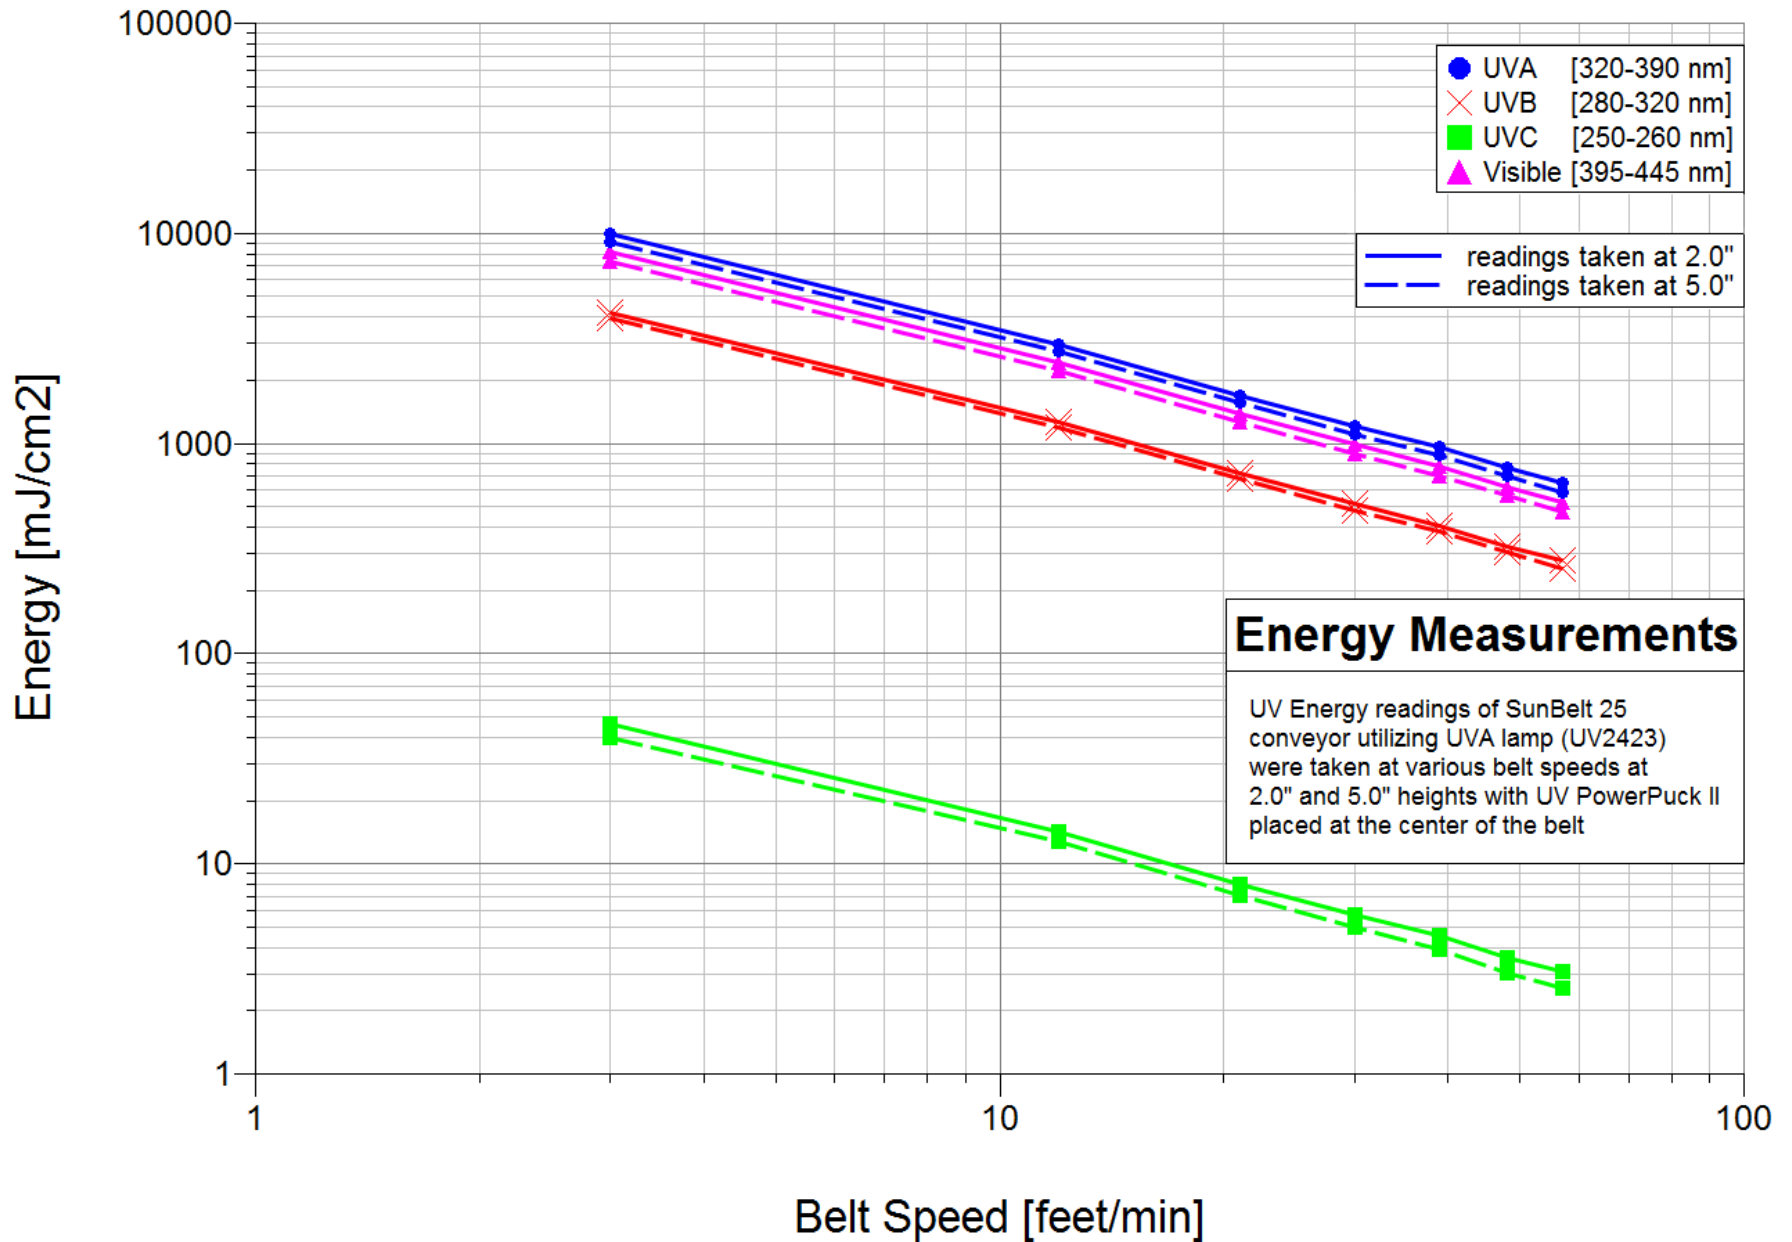

SunBelt 25, UVA Lamp Energy vs. Belt Speed @ 2.0" and 5.0" Heights

SunBelt 25, UVB Lamp Energy vs. Belt Speed @ 2.0" and 5.0" Heights