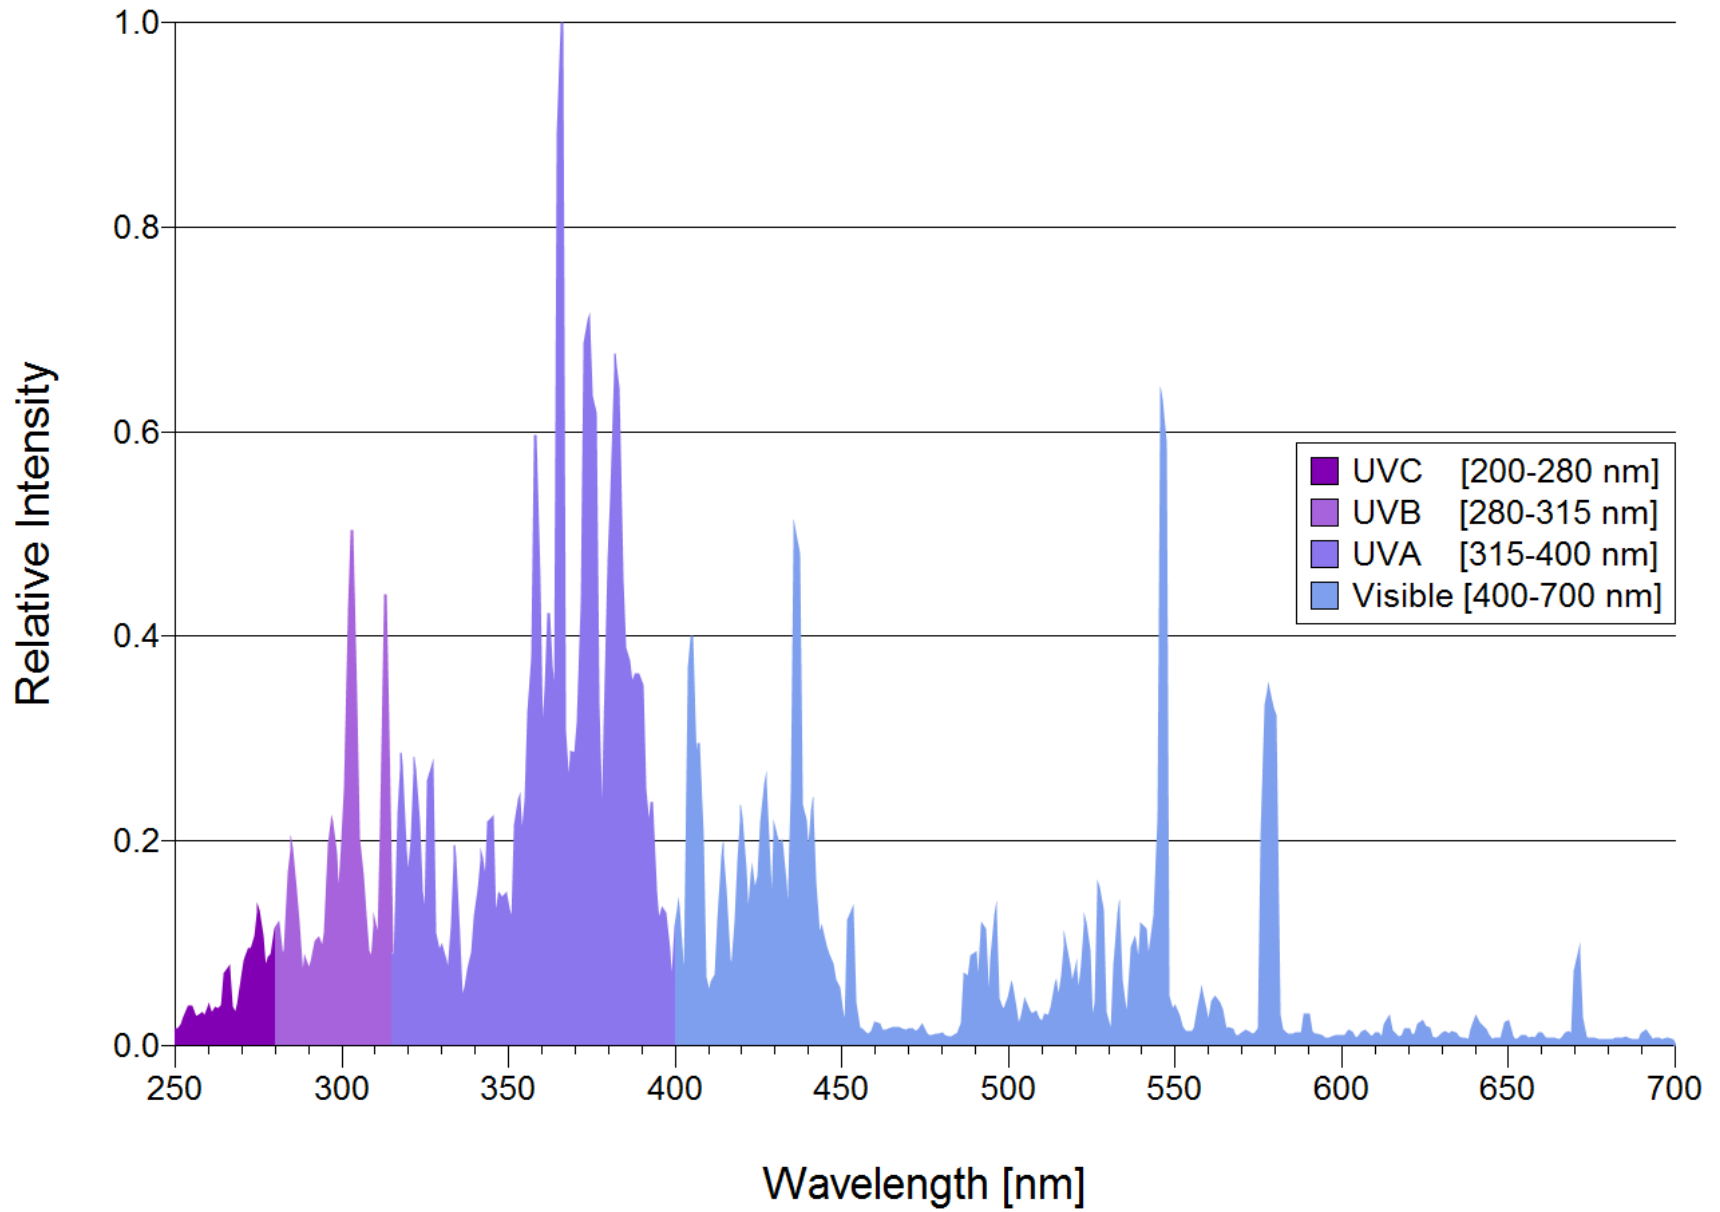

Uvitron 25" 400W/inch UVA Enhanced Lamp Spectral Distribution UV2423

Uvitron 25" 400W/inch UVB Enhanced Lamp Spectral Distribution UV1831