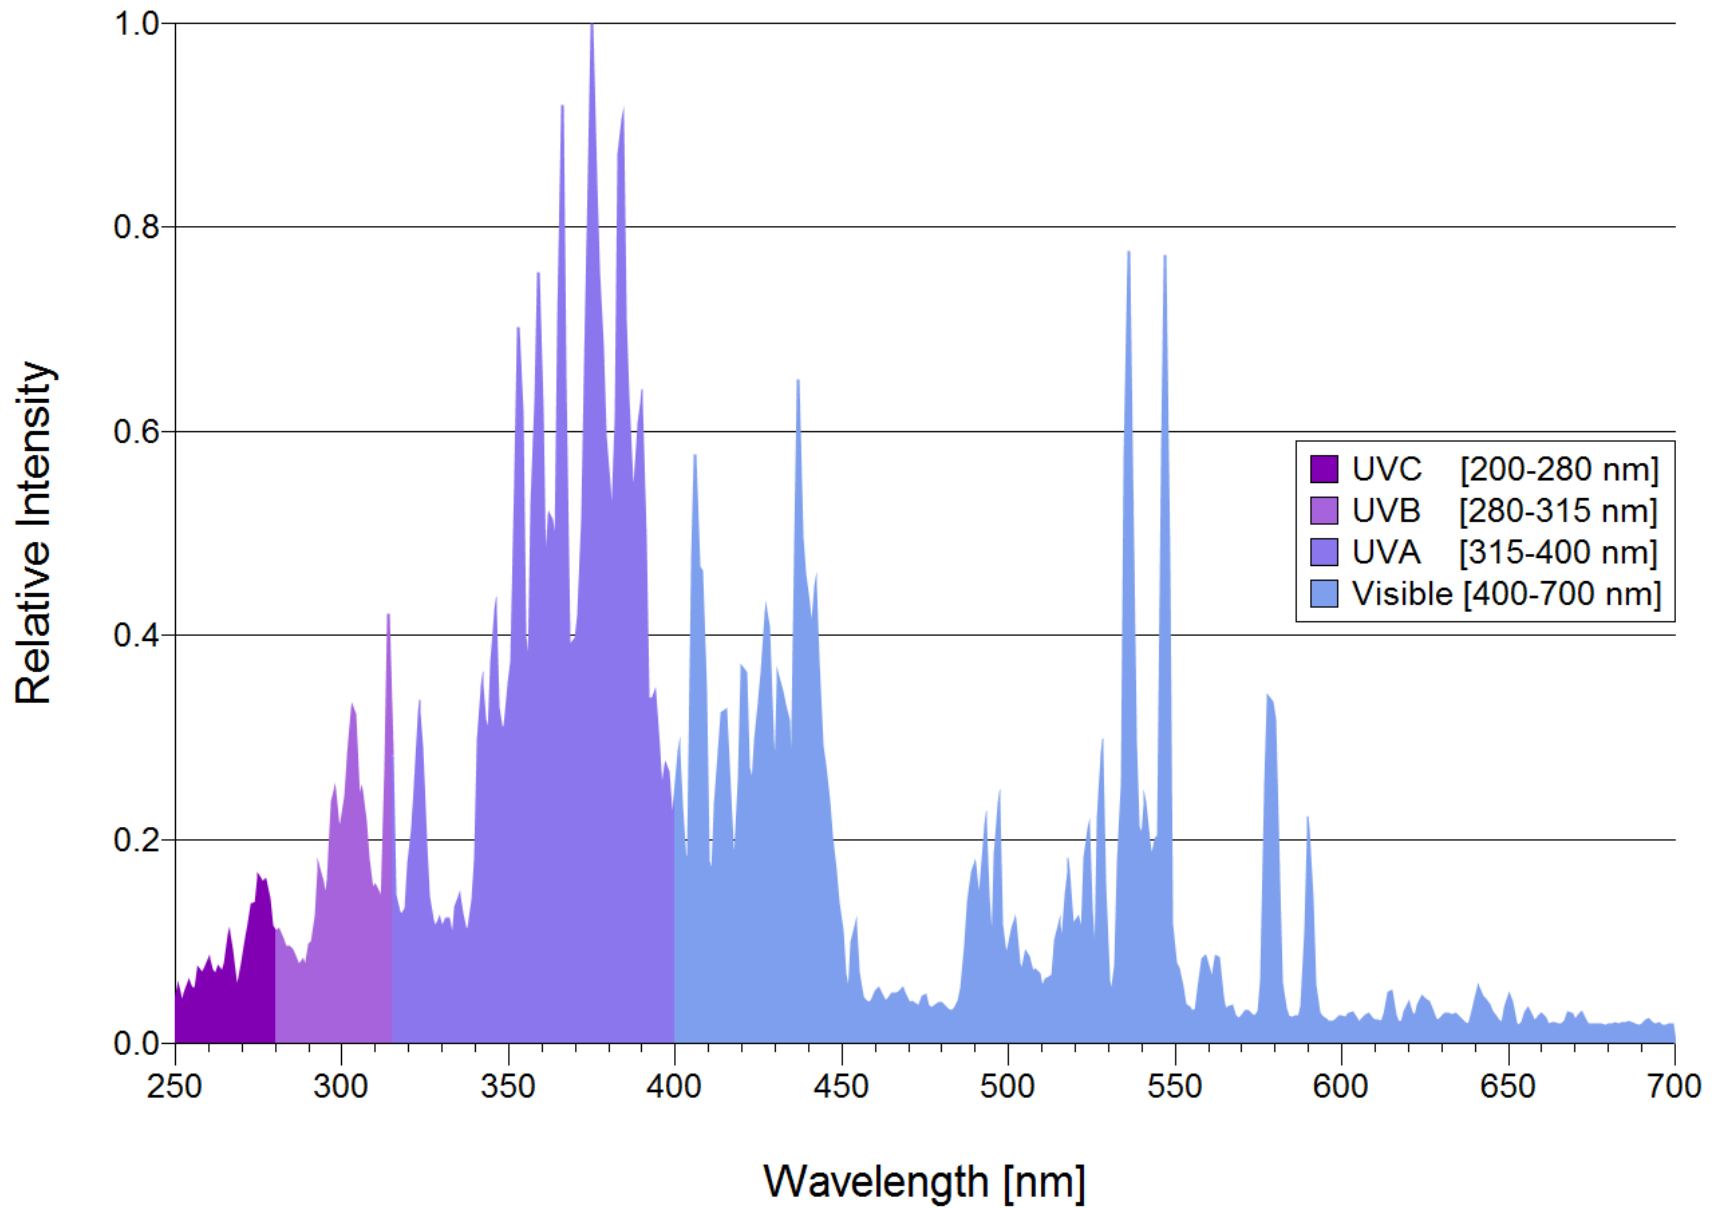

Uvitron 600W UVA Enhanced Lamp Spectral Distribution UV0834

Uvitron 600W UVB Lamp Spectral Distribution UV1884

Uvitron 600W Visible Enhanced Lamp Spectral Distribution (420 nm ctr) UV1074