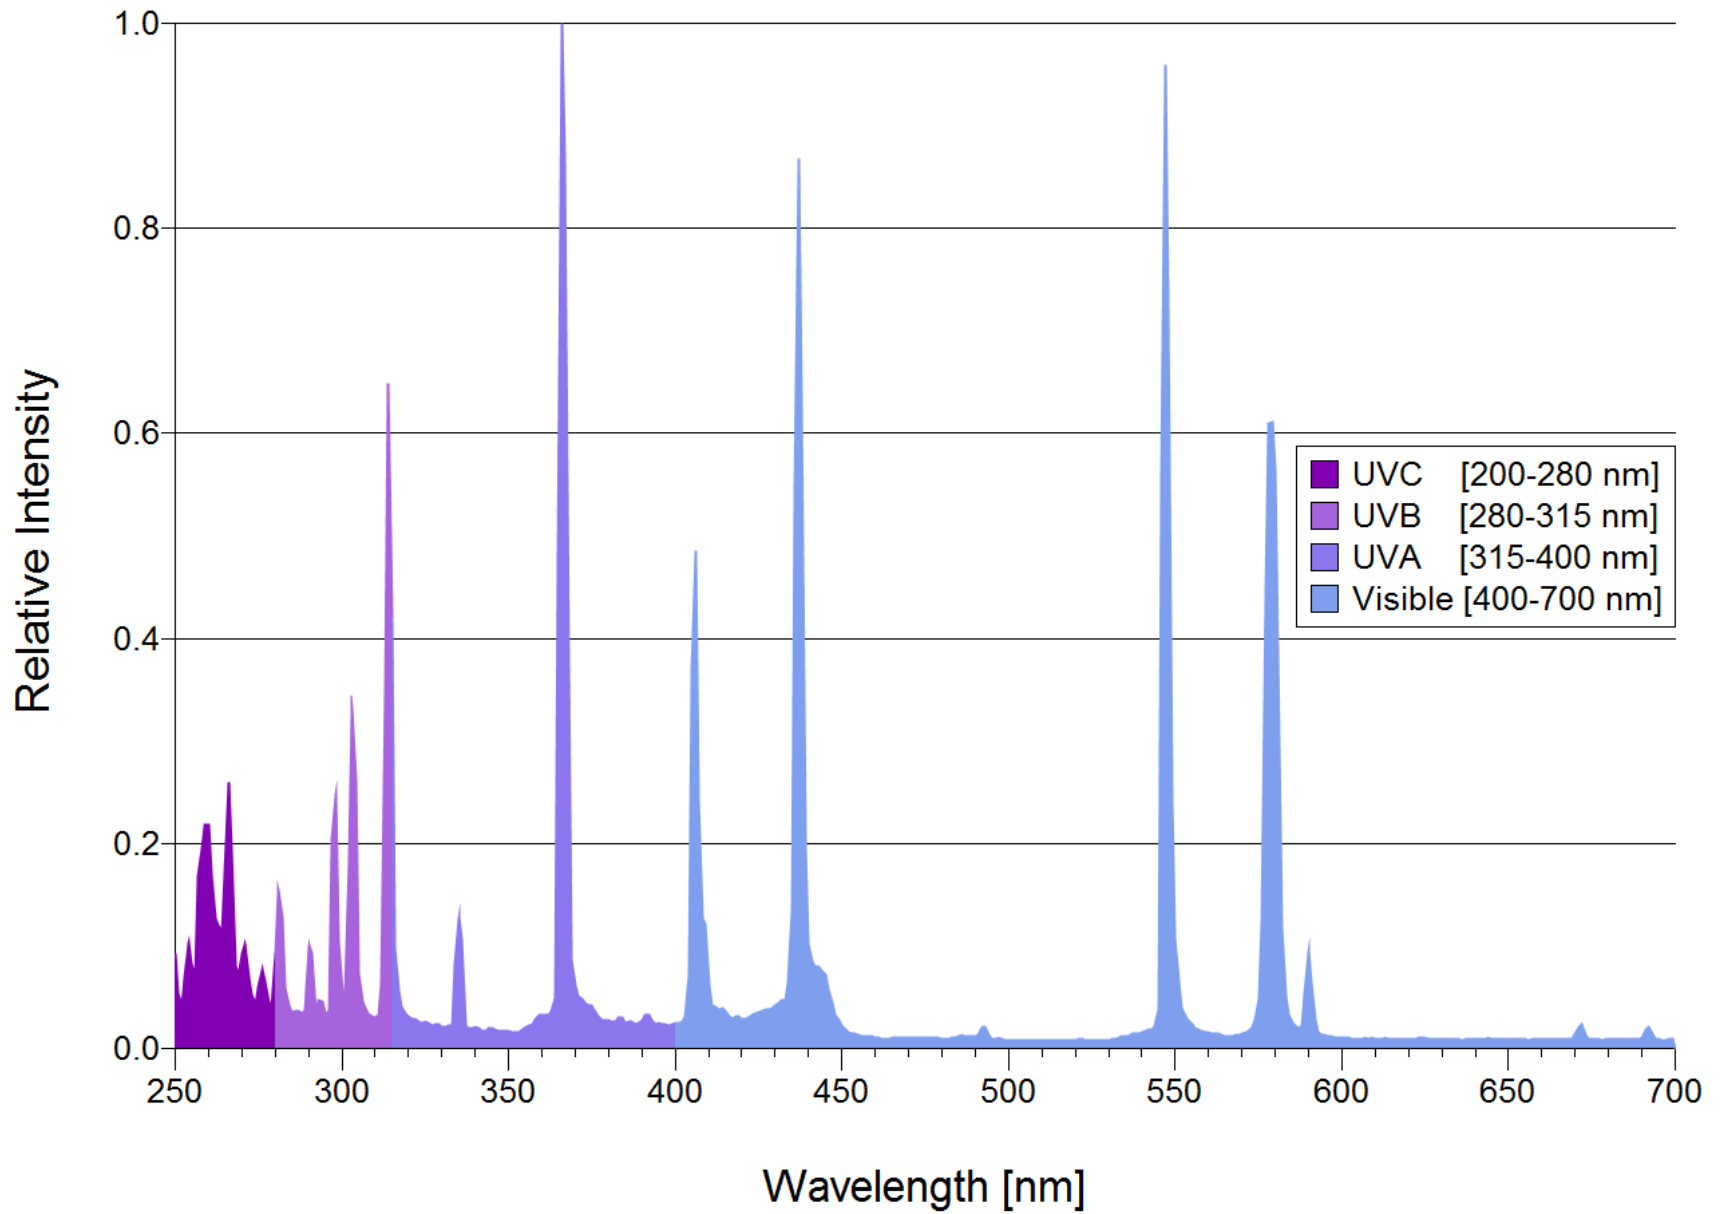

Uvitron 600W UVA Enhanced Lamp Spectral Distribution UV0834

Uvitron 600W UVB Lamp Spectral Distribution UV1884

Uvitron 600W Visible Enhanced Lamp Spectral Distribution (420 nm ctr) UV1074