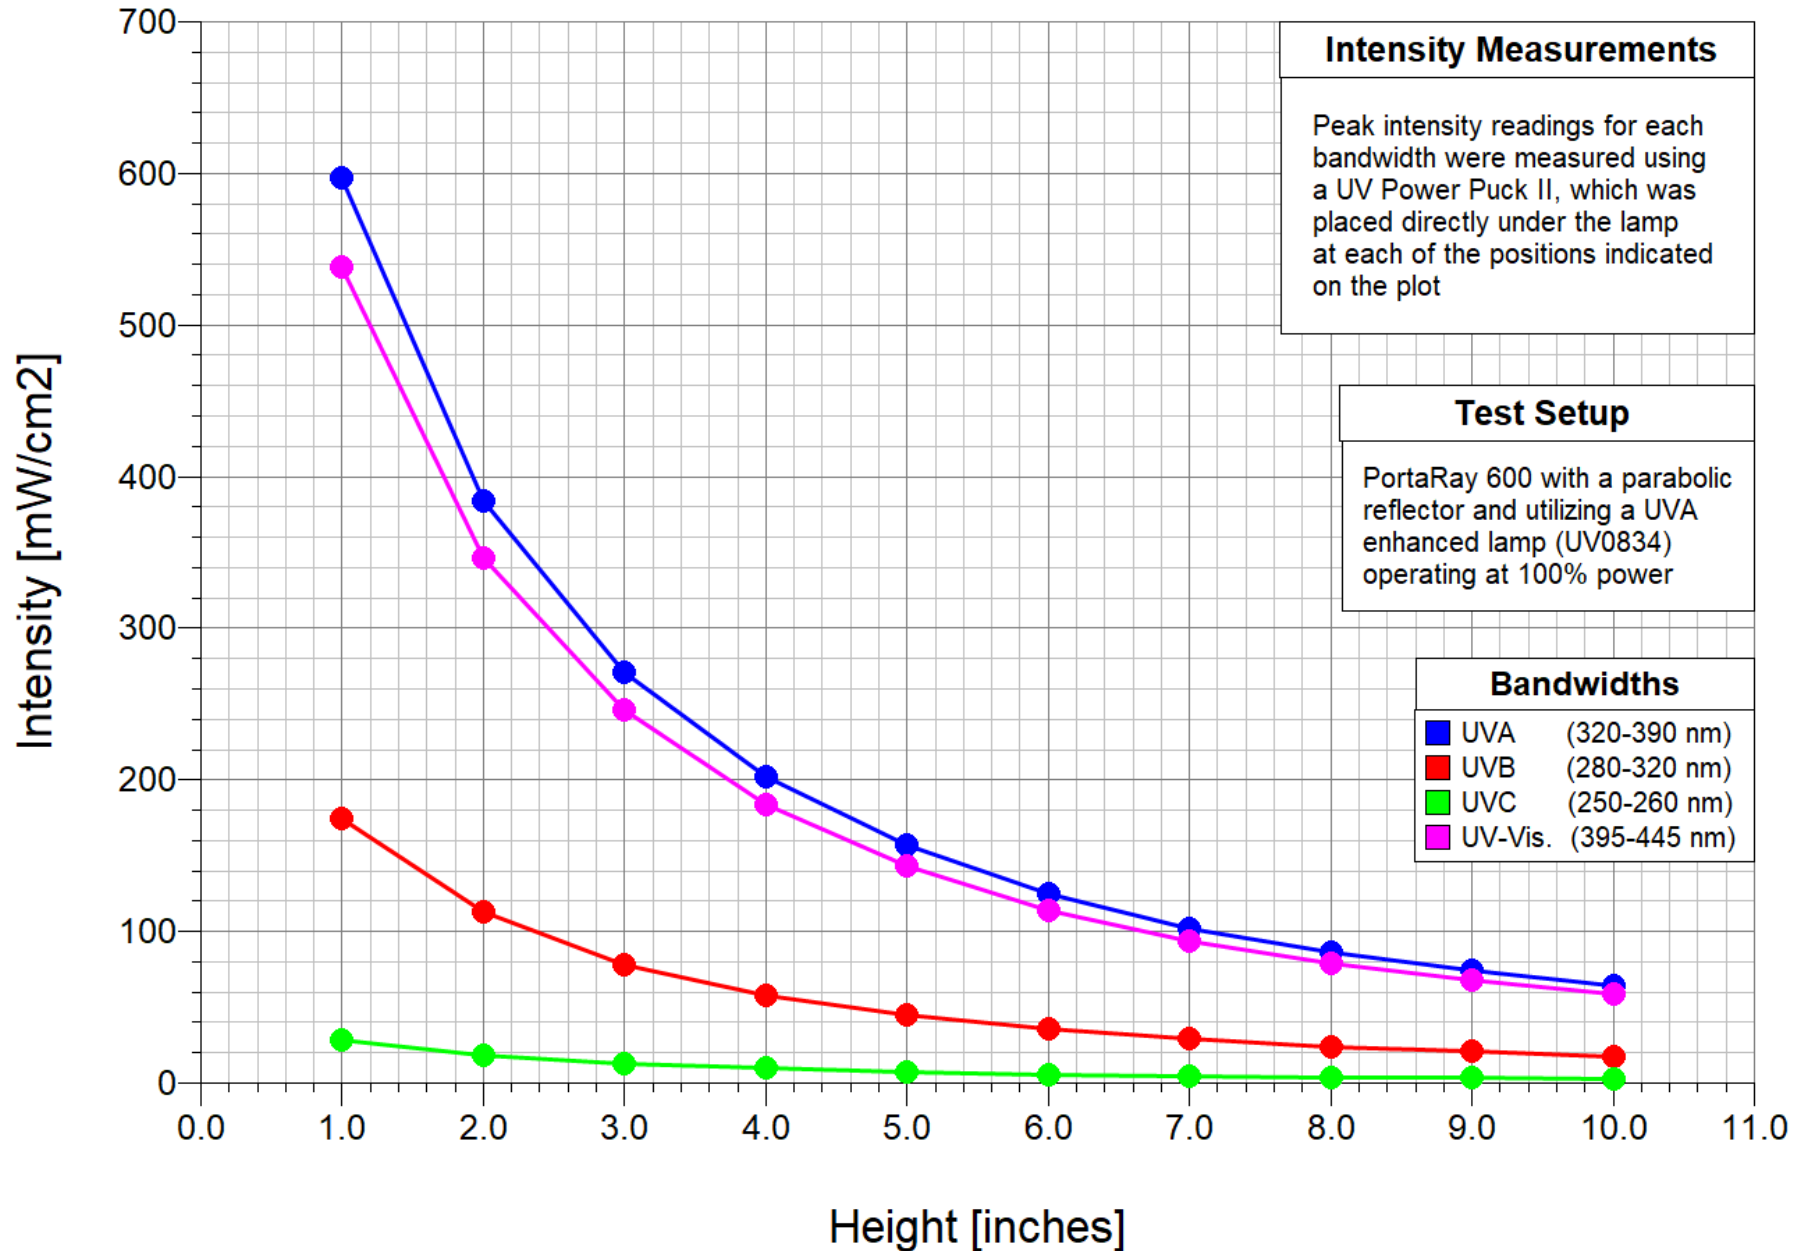

# PortaRay 600 with UVA enhanced lamp, Intensity vs. Height

# PortaRay 600 with UVB enhanced lamp, Intensity vs. Height

# PortaRay 600 with Visible enhanced lamp (420 nm ctr), Intensity vs. Height