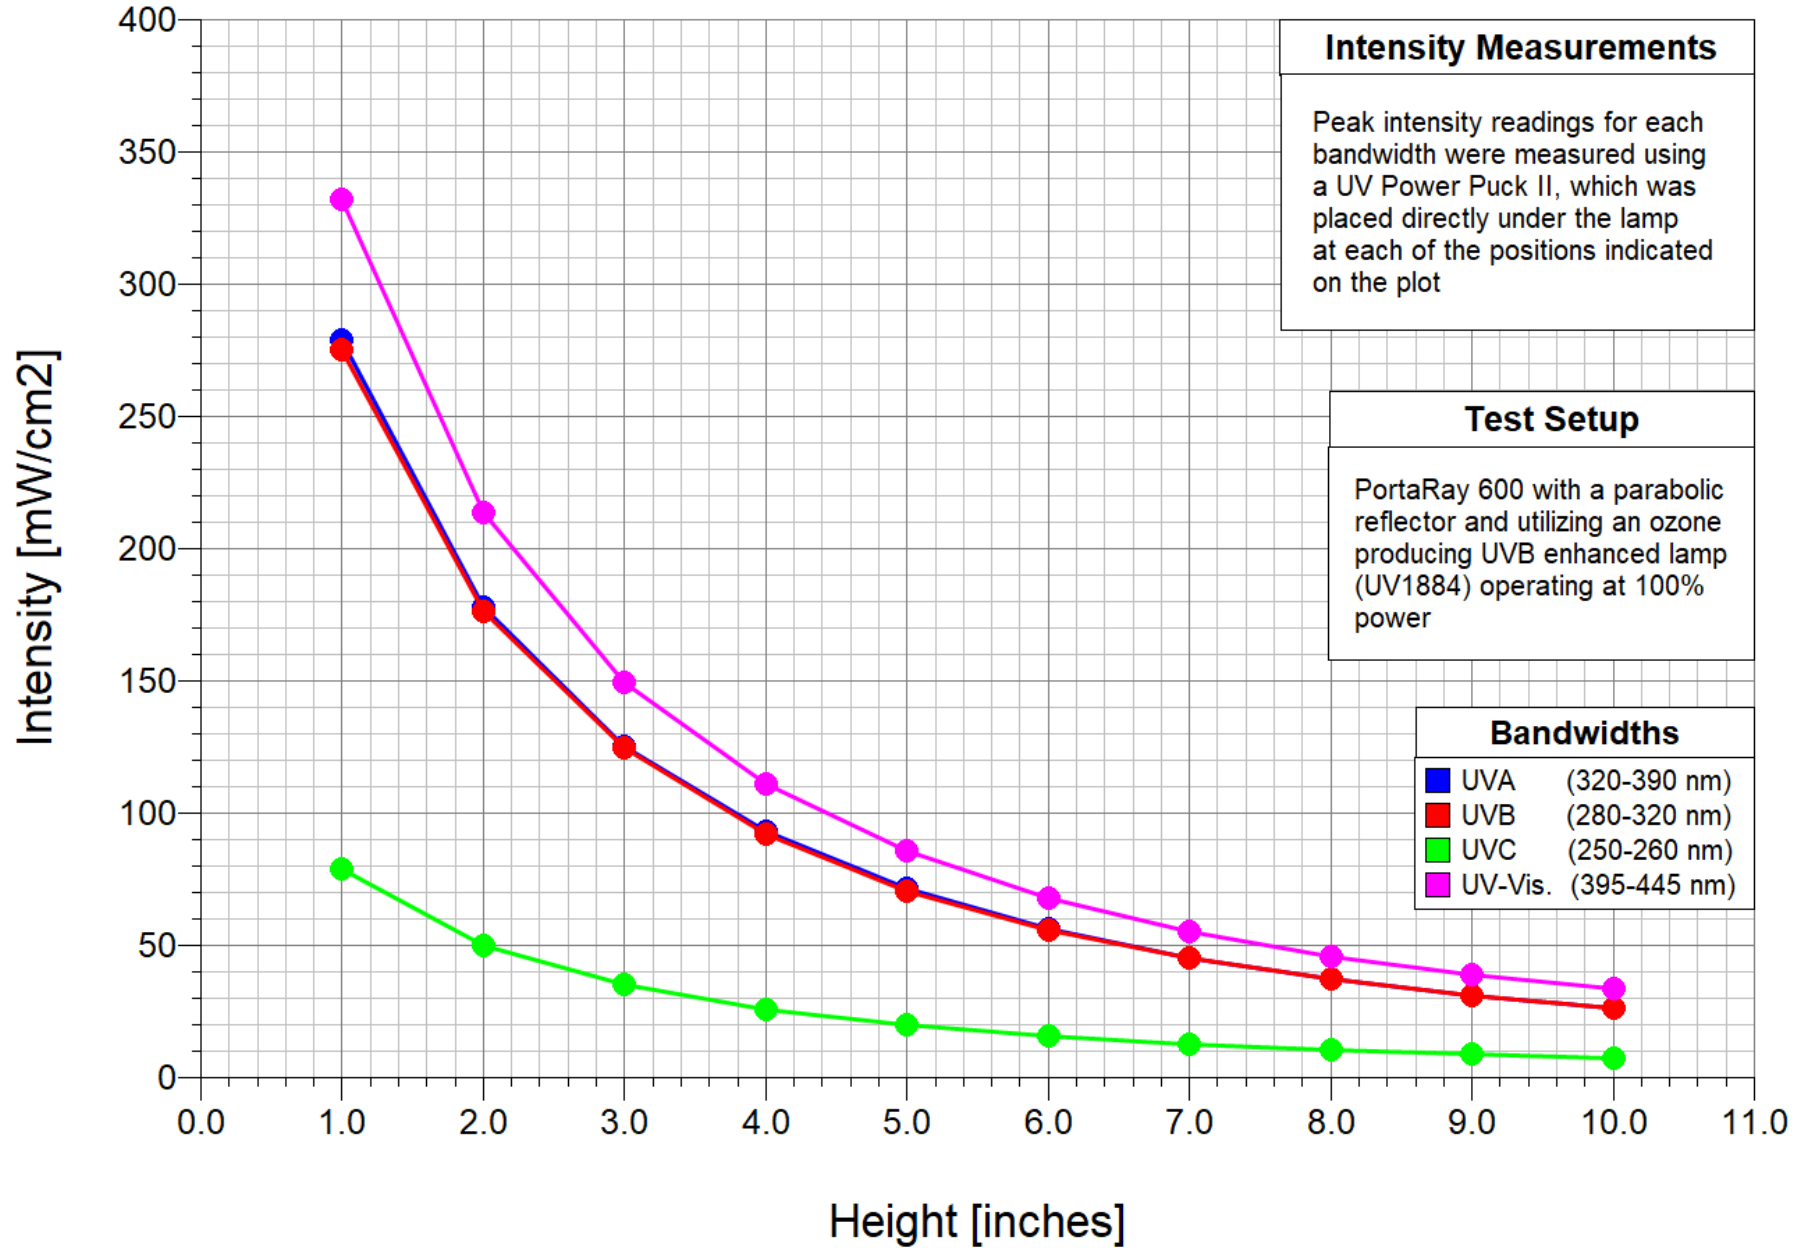

# PortaRay 600 with UVA enhanced lamp, Intensity vs. Height

# PortaRay 600 with UVB enhanced lamp, Intensity vs. Height

# PortaRay 600 with Visible enhanced lamp (420 nm ctr), Intensity vs. Height