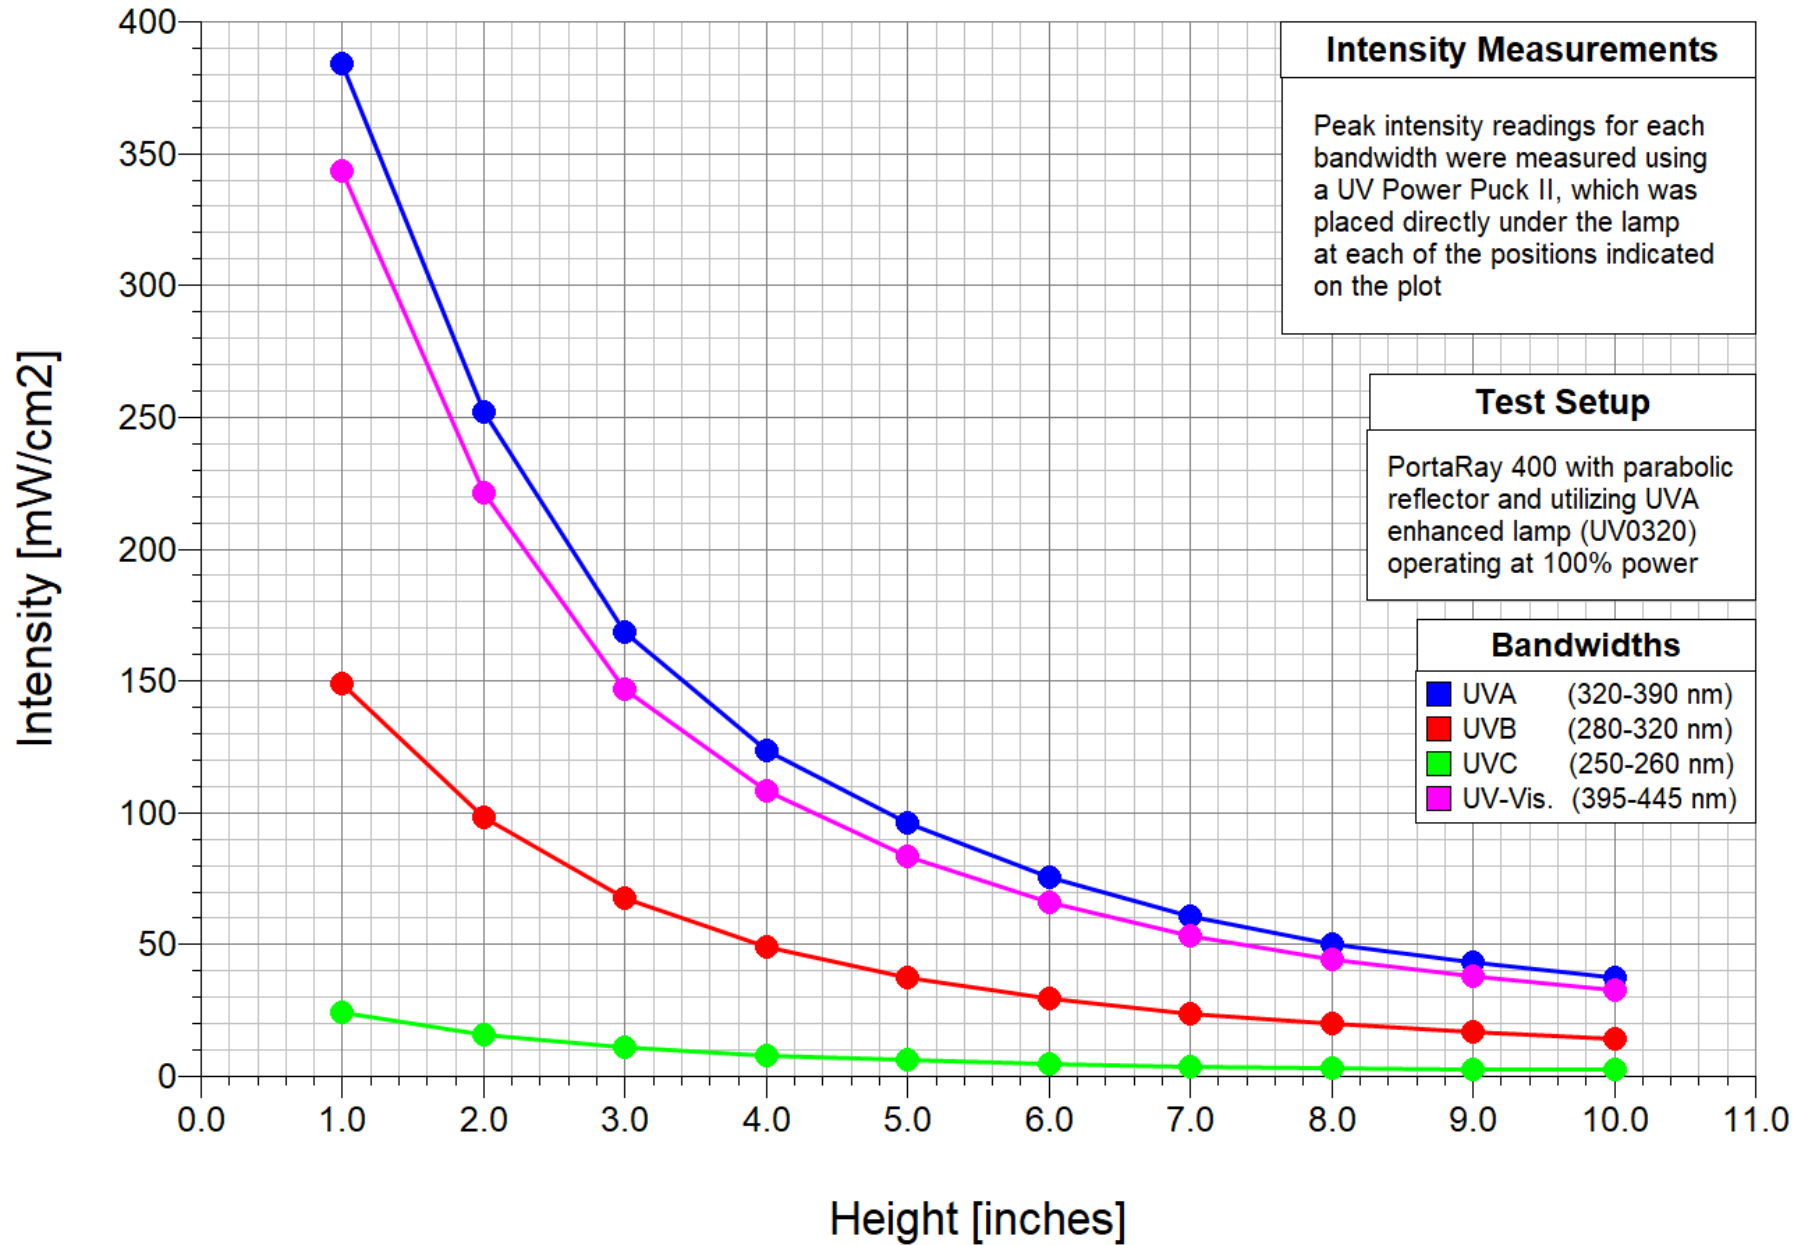

PortaRay 400 with UVA enhanced lamp, Intensity vs. Height

PortaRay 400 with UVB enhanced lamp, Intensity vs. Height

PortaRay 400 with Visible enhanced lamp (420 nm ctr), Intensity vs. Height