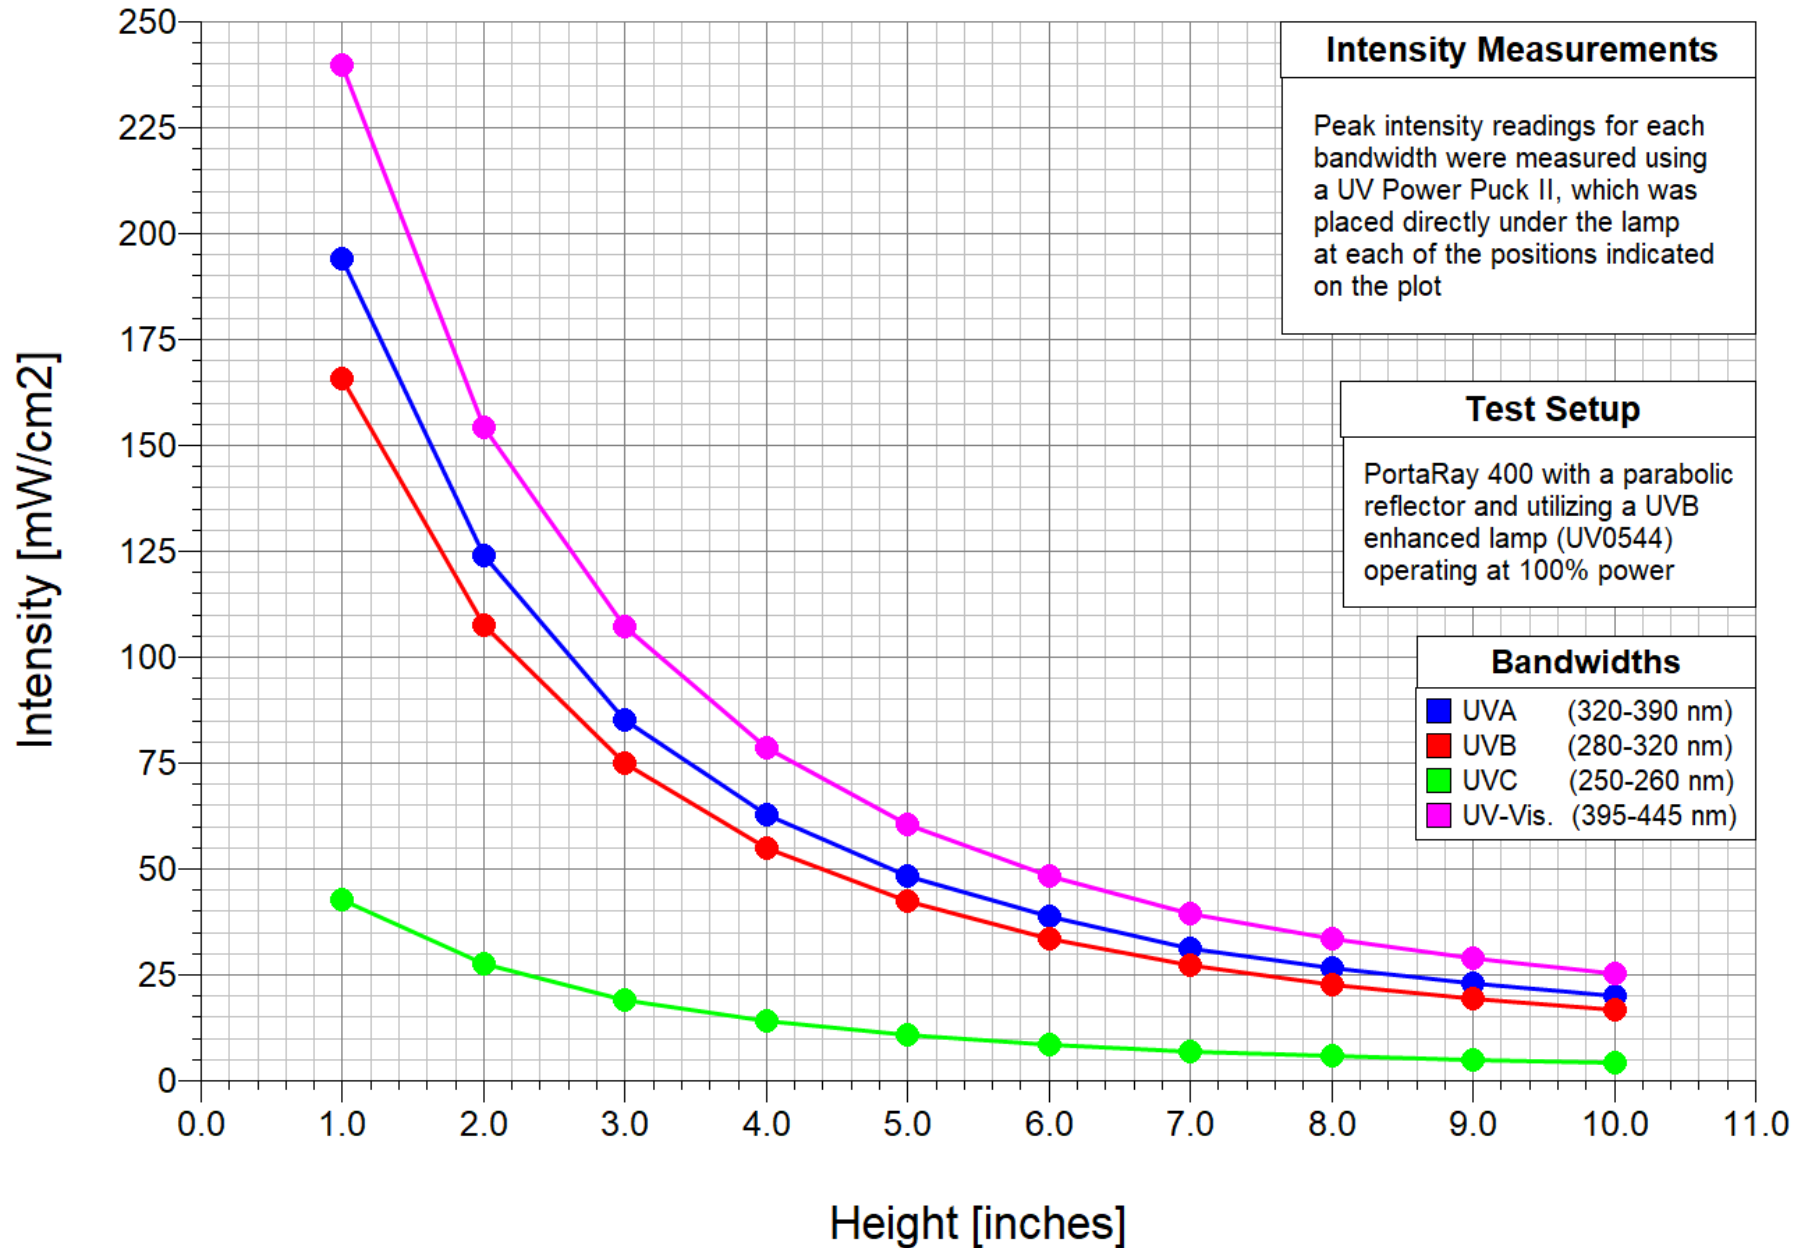

PortaRay 400 with UVA enhanced lamp, Intensity vs. Height

PortaRay 400 with UVB enhanced lamp, Intensity vs. Height

PortaRay 400 with Visible enhanced lamp (420 nm ctr), Intensity vs. Height