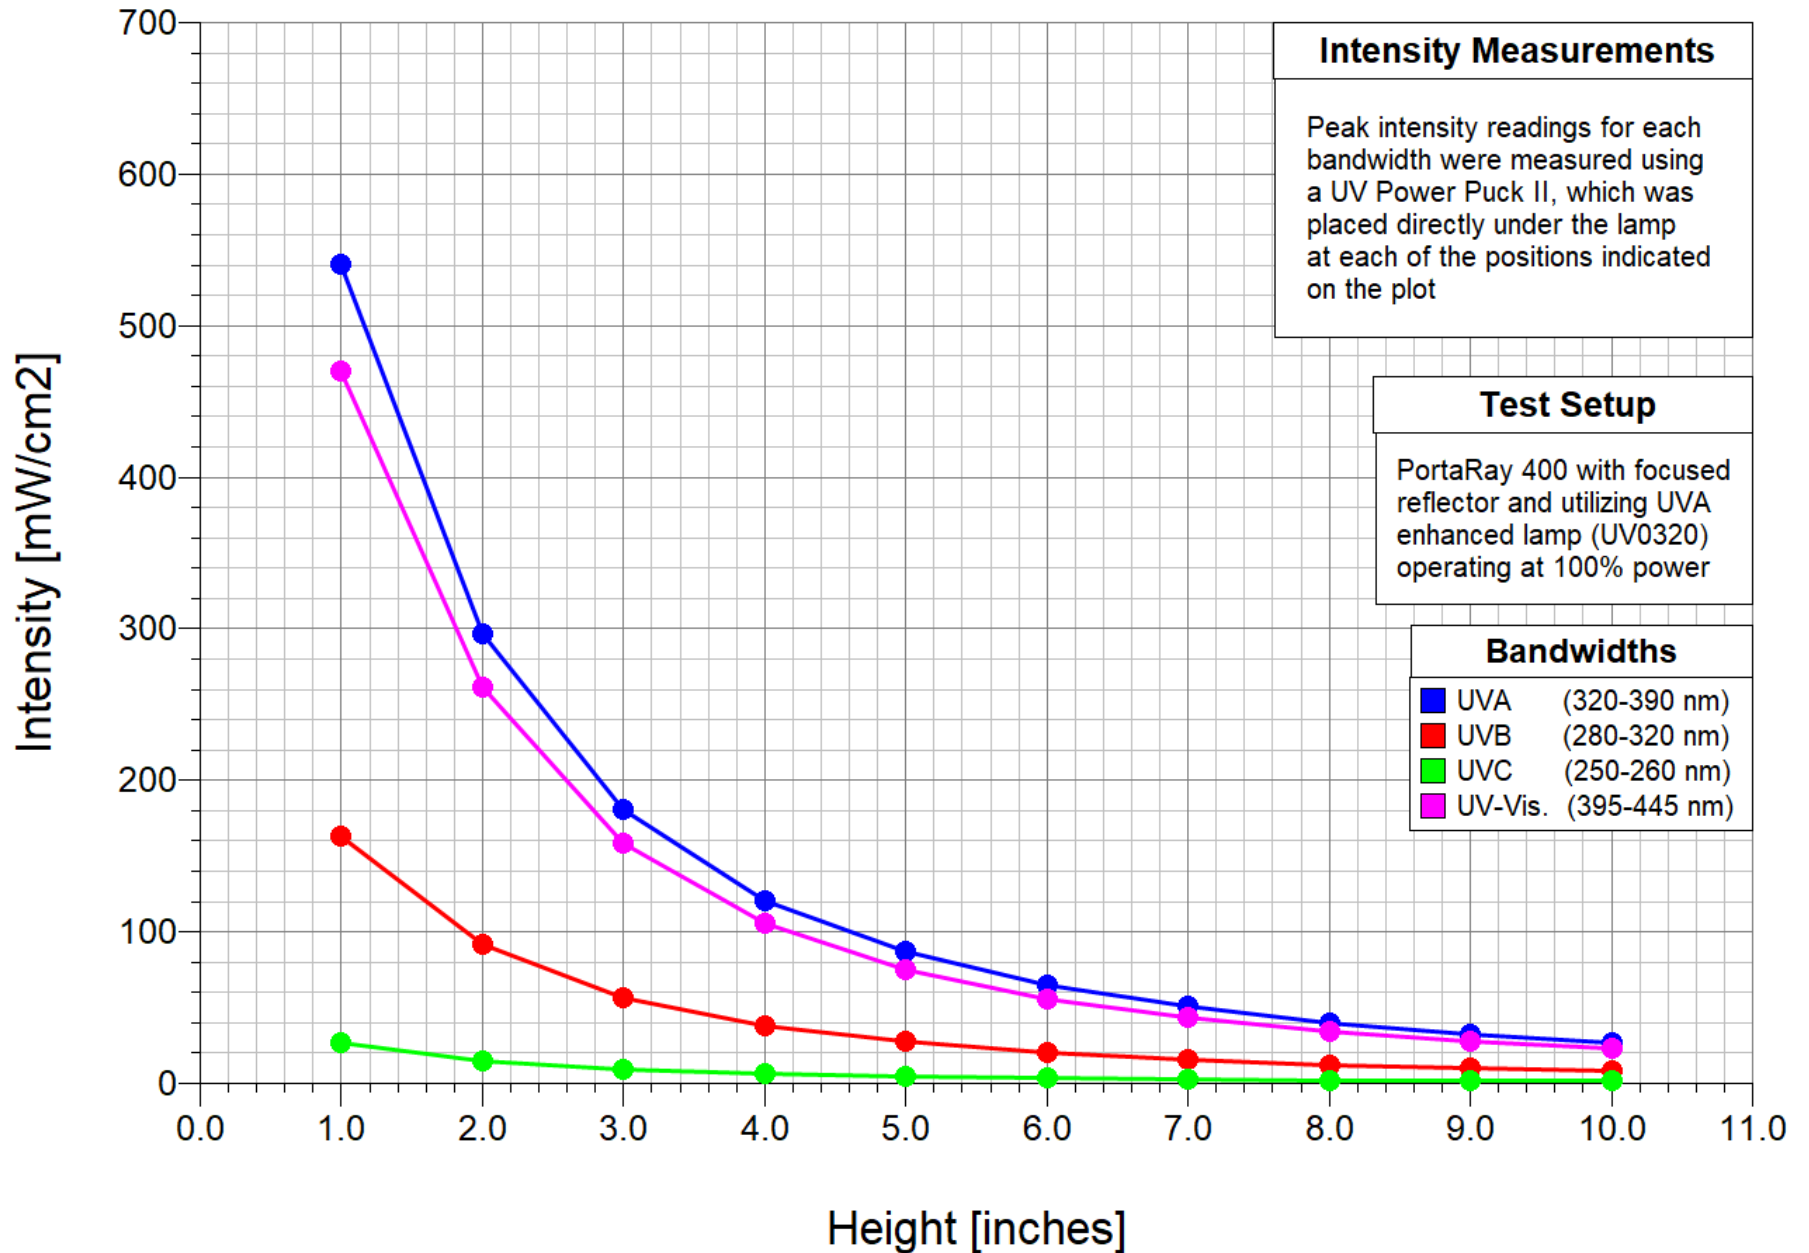

PortaRay 400 with UVA enhanced lamp, Intensity vs. Height

PortaRay 400 with UVB enhanced lamp, Intensity vs. Height

PortaRay 400 with Visible enhanced lamp (420 nm ctr), Intensity vs. Height