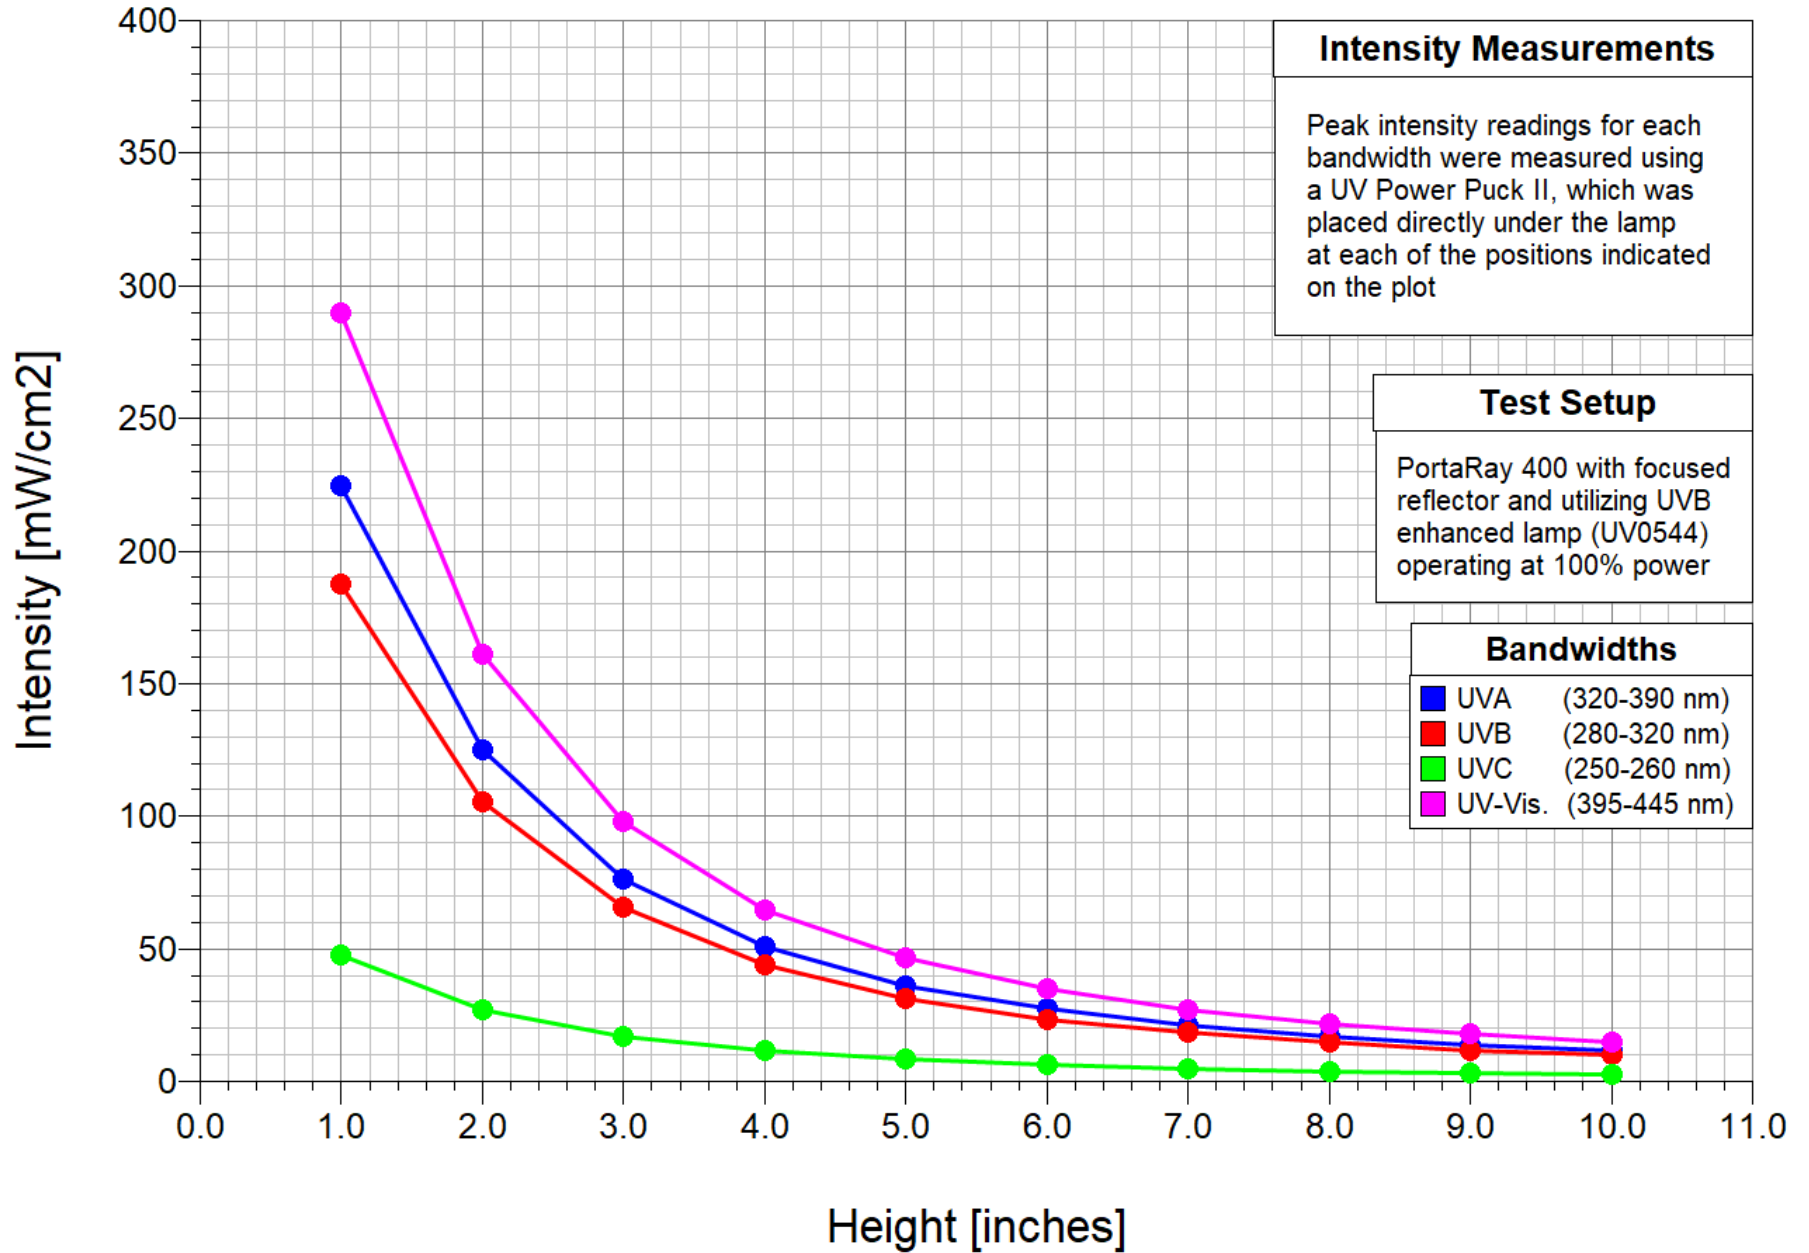

PortaRay 400 with UVA enhanced lamp, Intensity vs. Height

PortaRay 400 with UVB enhanced lamp, Intensity vs. Height

PortaRay 400 with Visible enhanced lamp (420 nm ctr), Intensity vs. Height