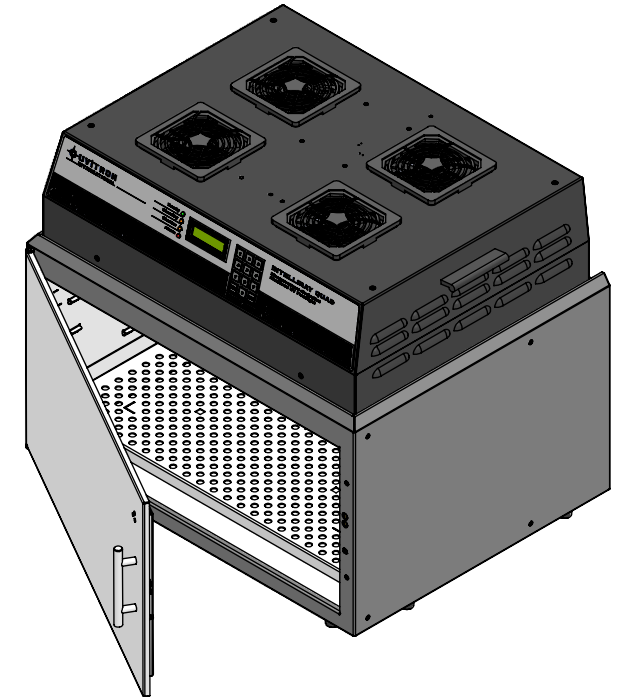

# INTELLIRAY QUAD WITH RAYVEN QUAD

TOP VIEW WITH LAMP HEAD

TOP VIEW WITHOUT LAMP HEAD

FRONT VIEW WITH LAMP HEAD

DISTANCE BETWEEN  
BOTTOM OF  
LAMP HEAD AND  
ADJUSTABLE TRAY

- .00in [0mm]
  - 1.51in [38.4mm]
  - 4.00in [101.6mm]
  - 6.00in [152.4mm]
  - 8.00in [203.2mm]
  - 10.00in [254mm]
  - 11.98in [304.3mm]
  - 12.50in [317.5mm]
- TRAY REMOVED

ISOMETRIC VIEW