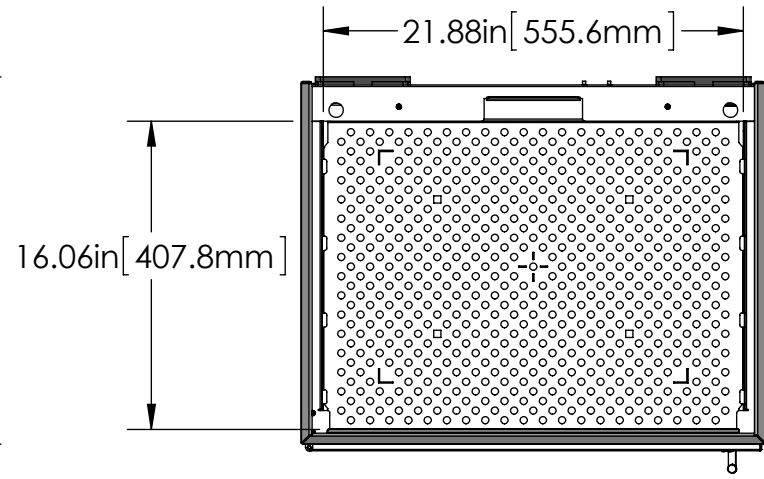

# INTELLIRAY QUAD WITH RAYVEN QUAD

TOP VIEW WITH LAMP HEAD

TOP VIEW WITHOUT LAMP HEAD

FRONT VIEW WITH LAMP HEAD

DISTANCE BETWEEN  
BOTTOM OF  
LAMP HEAD AND  
ADJUSTABLE TRAY

- .00in [0mm]
  - 1.51in [38.4mm]
  - 4.00in [101.6mm]
  - 6.00in [152.4mm]
  - 8.00in [203.2mm]
  - 10.00in [254mm]
  - 11.98in [304.3mm]
  - 12.50in [317.5mm]
- TRAY REMOVED

ISOMETRIC VIEW