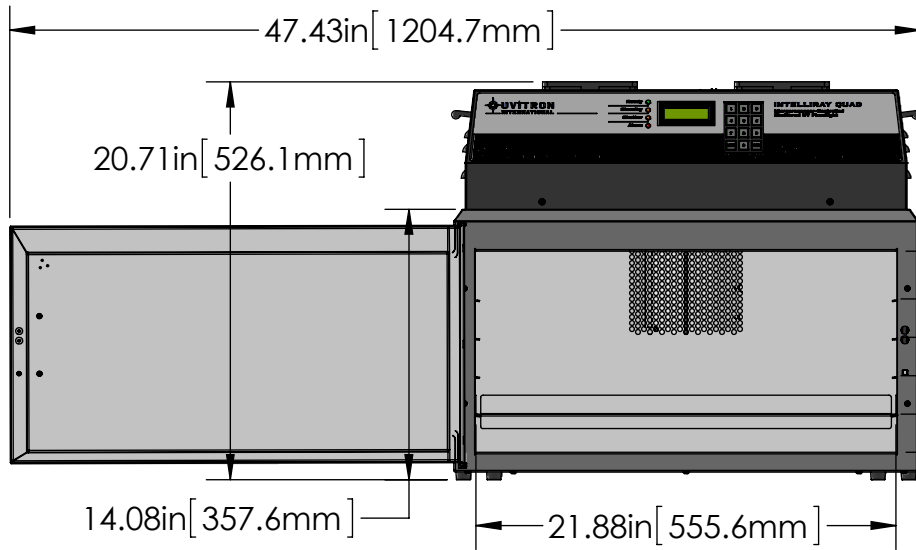

# INTELLIRAY QUAD WITH RAYVEN QUAD

TOP VIEW WITH LAMP HEAD

TOP VIEW WITHOUT LAMP HEAD

FRONT VIEW WITH LAMP HEAD

DISTANCE BETWEEN  
BOTTOM OF  
LAMP HEAD AND  
ADJUSTABLE TRAY

- .00in [0mm]
  - 1.51in [38.4mm]
  - 4.00in [101.6mm]
  - 6.00in [152.4mm]
  - 8.00in [203.2mm]
  - 10.00in [254mm]
  - 11.98in [304.3mm]
  - 12.50in [317.5mm]
- TRAY REMOVED

ISOMETRIC VIEW