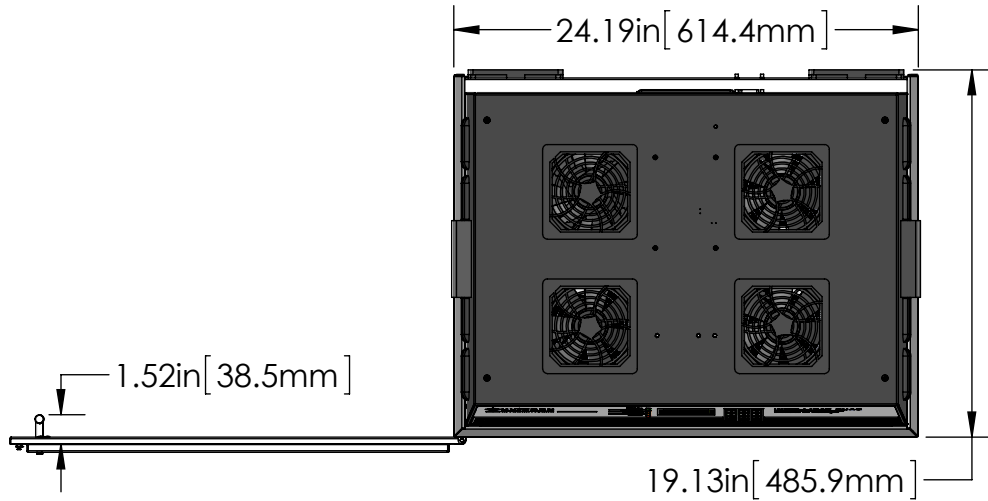

# INTELLIRAY QUAD WITH RAYVEN QUAD

TOP VIEW WITH LAMP HEAD

TOP VIEW WITHOUT LAMP HEAD

FRONT VIEW WITH LAMP HEAD

DISTANCE BETWEEN  
BOTTOM OF  
LAMP HEAD AND  
ADJUSTABLE TRAY

- .00in [0mm]
  - 1.51in [38.4mm]
  - 4.00in [101.6mm]
  - 6.00in [152.4mm]
  - 8.00in [203.2mm]
  - 10.00in [254mm]
  - 11.98in [304.3mm]
  - 12.50in [317.5mm]
- TRAY REMOVED

ISOMETRIC VIEW