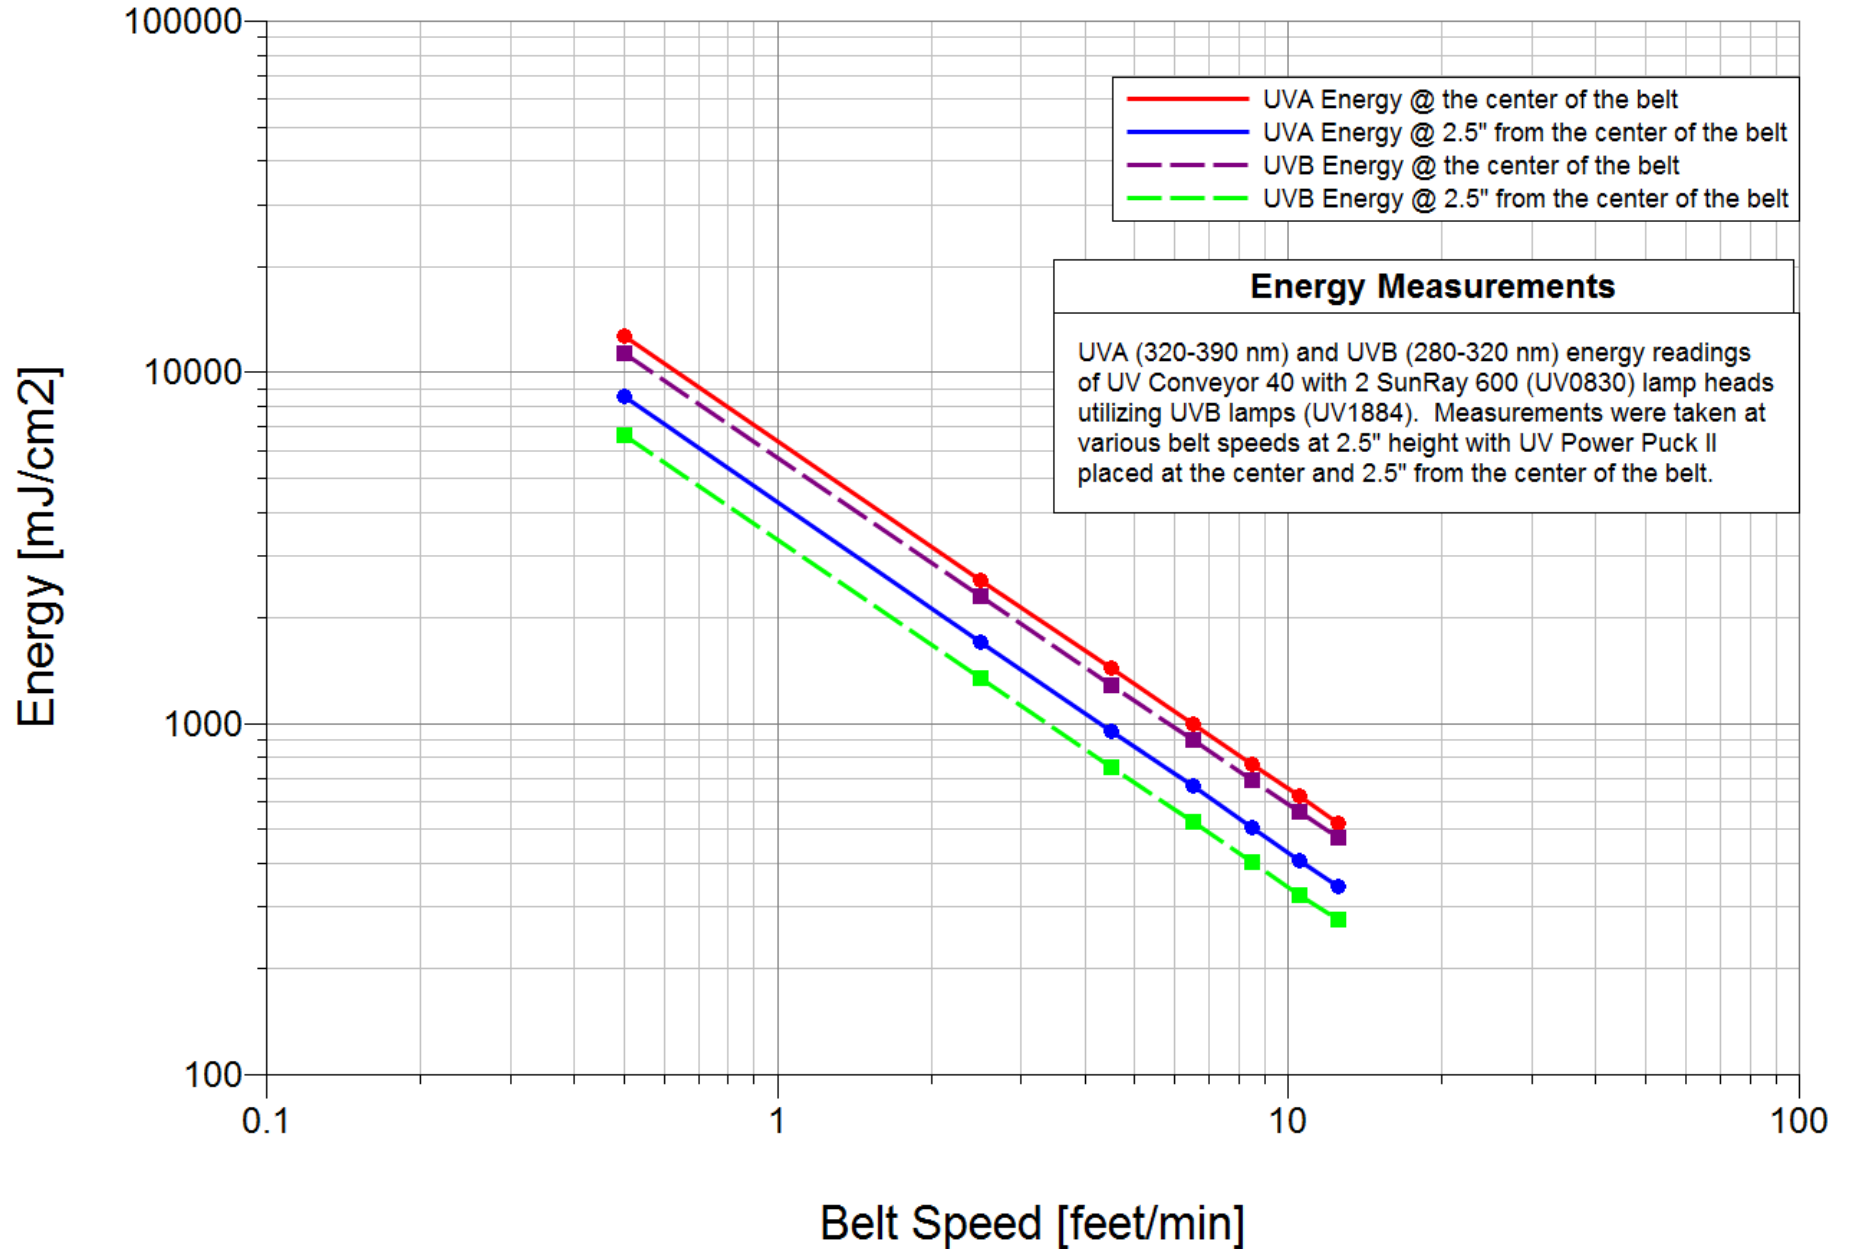

UV Conveyor 40, Energy vs. Belt Speed @ 2.5" Height, 600W UVA Lamp

UV Conveyor 40, Energy vs. Belt Speed @ 5.0" Height, 600W UVA Lamp

UV Conveyor 40, Energy vs. Belt Speed @ 2.5" Height, 600W UVB Lamp

UV Conveyor 40, Energy vs. Belt Speed @ 5.0" Height, 600W UVB Lamp