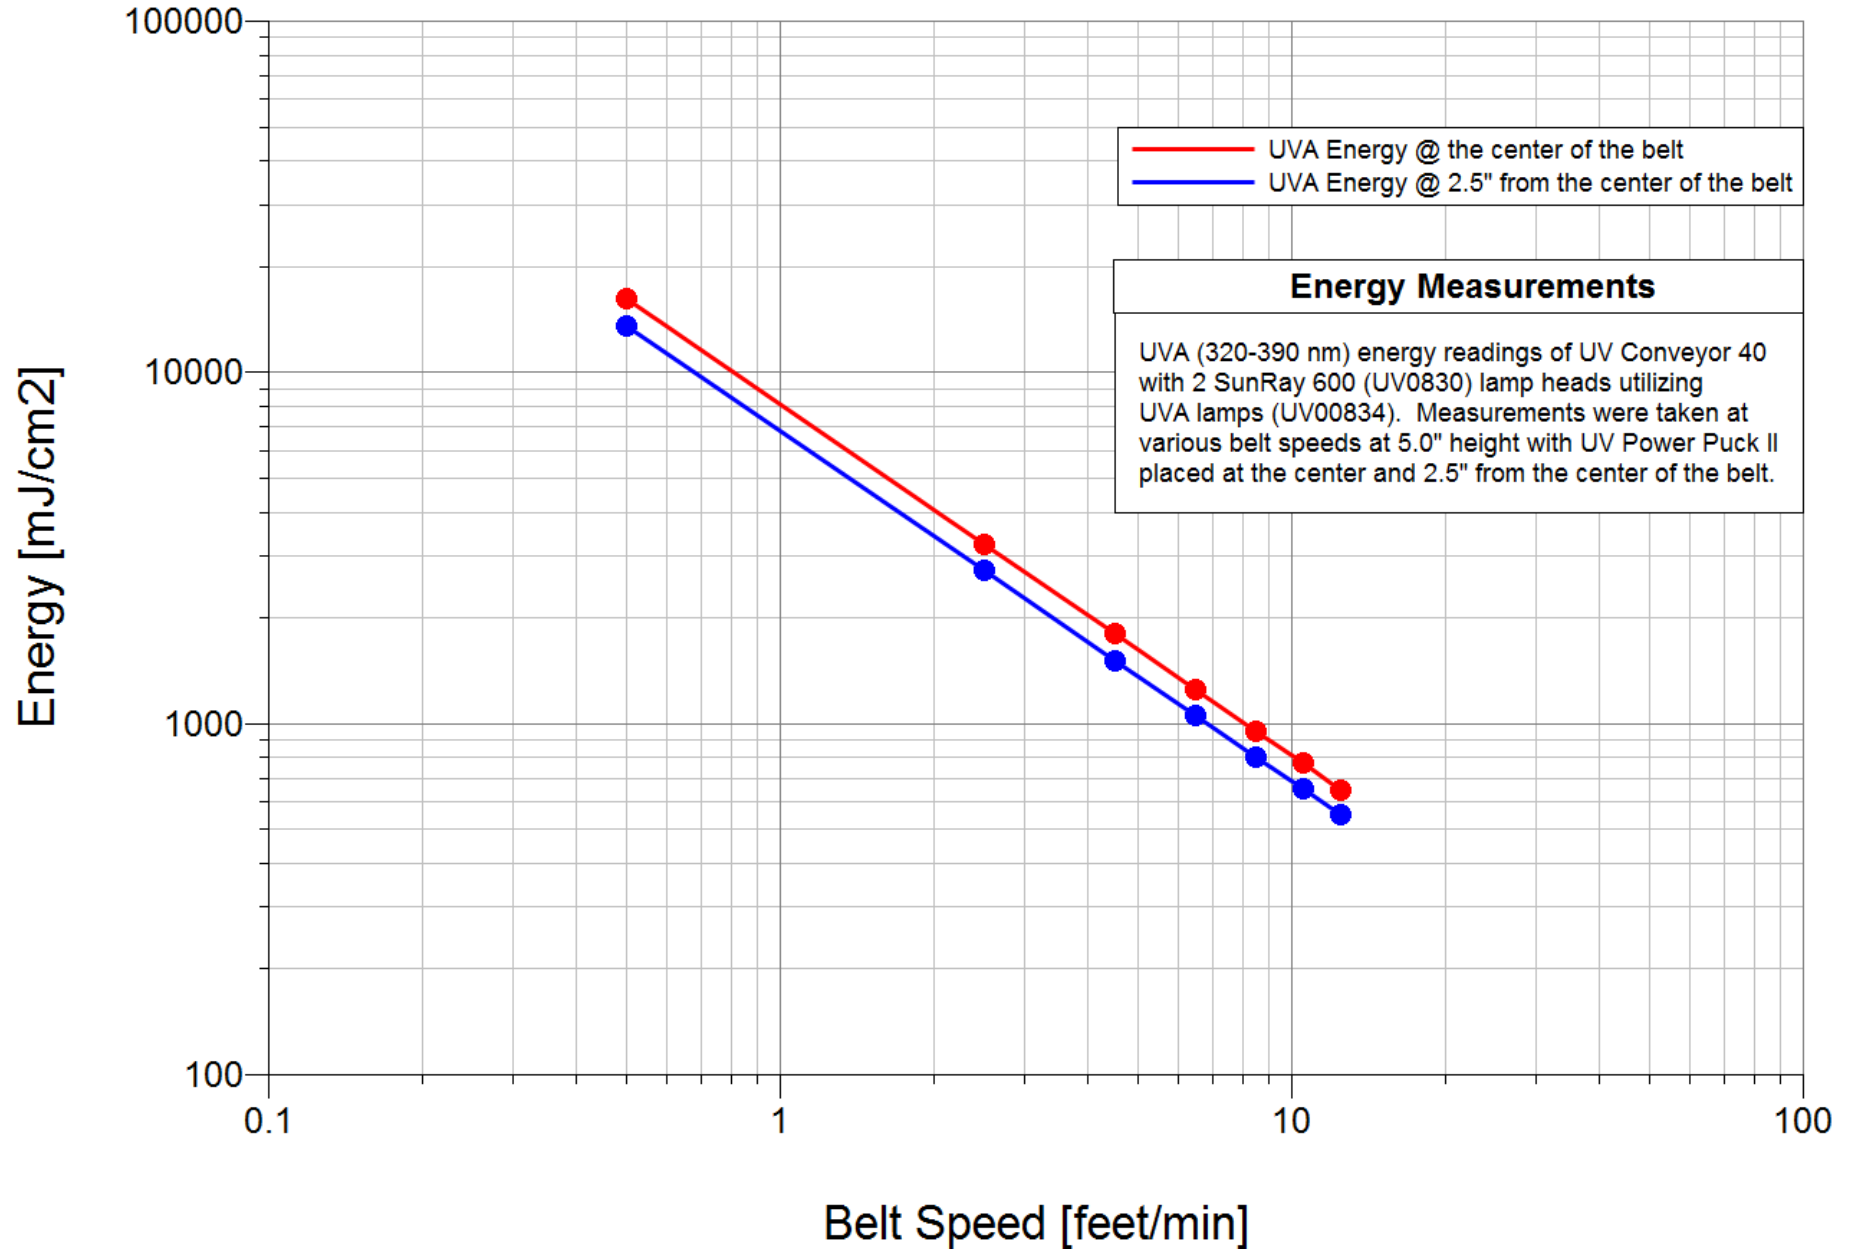

UV Conveyor 40, Energy vs. Belt Speed @ 2.5" Height, 600W UVA Lamp

UV Conveyor 40, Energy vs. Belt Speed @ 5.0" Height, 600W UVA Lamp

UV Conveyor 40, Energy vs. Belt Speed @ 2.5" Height, 600W UVB Lamp

UV Conveyor 40, Energy vs. Belt Speed @ 5.0" Height, 600W UVB Lamp