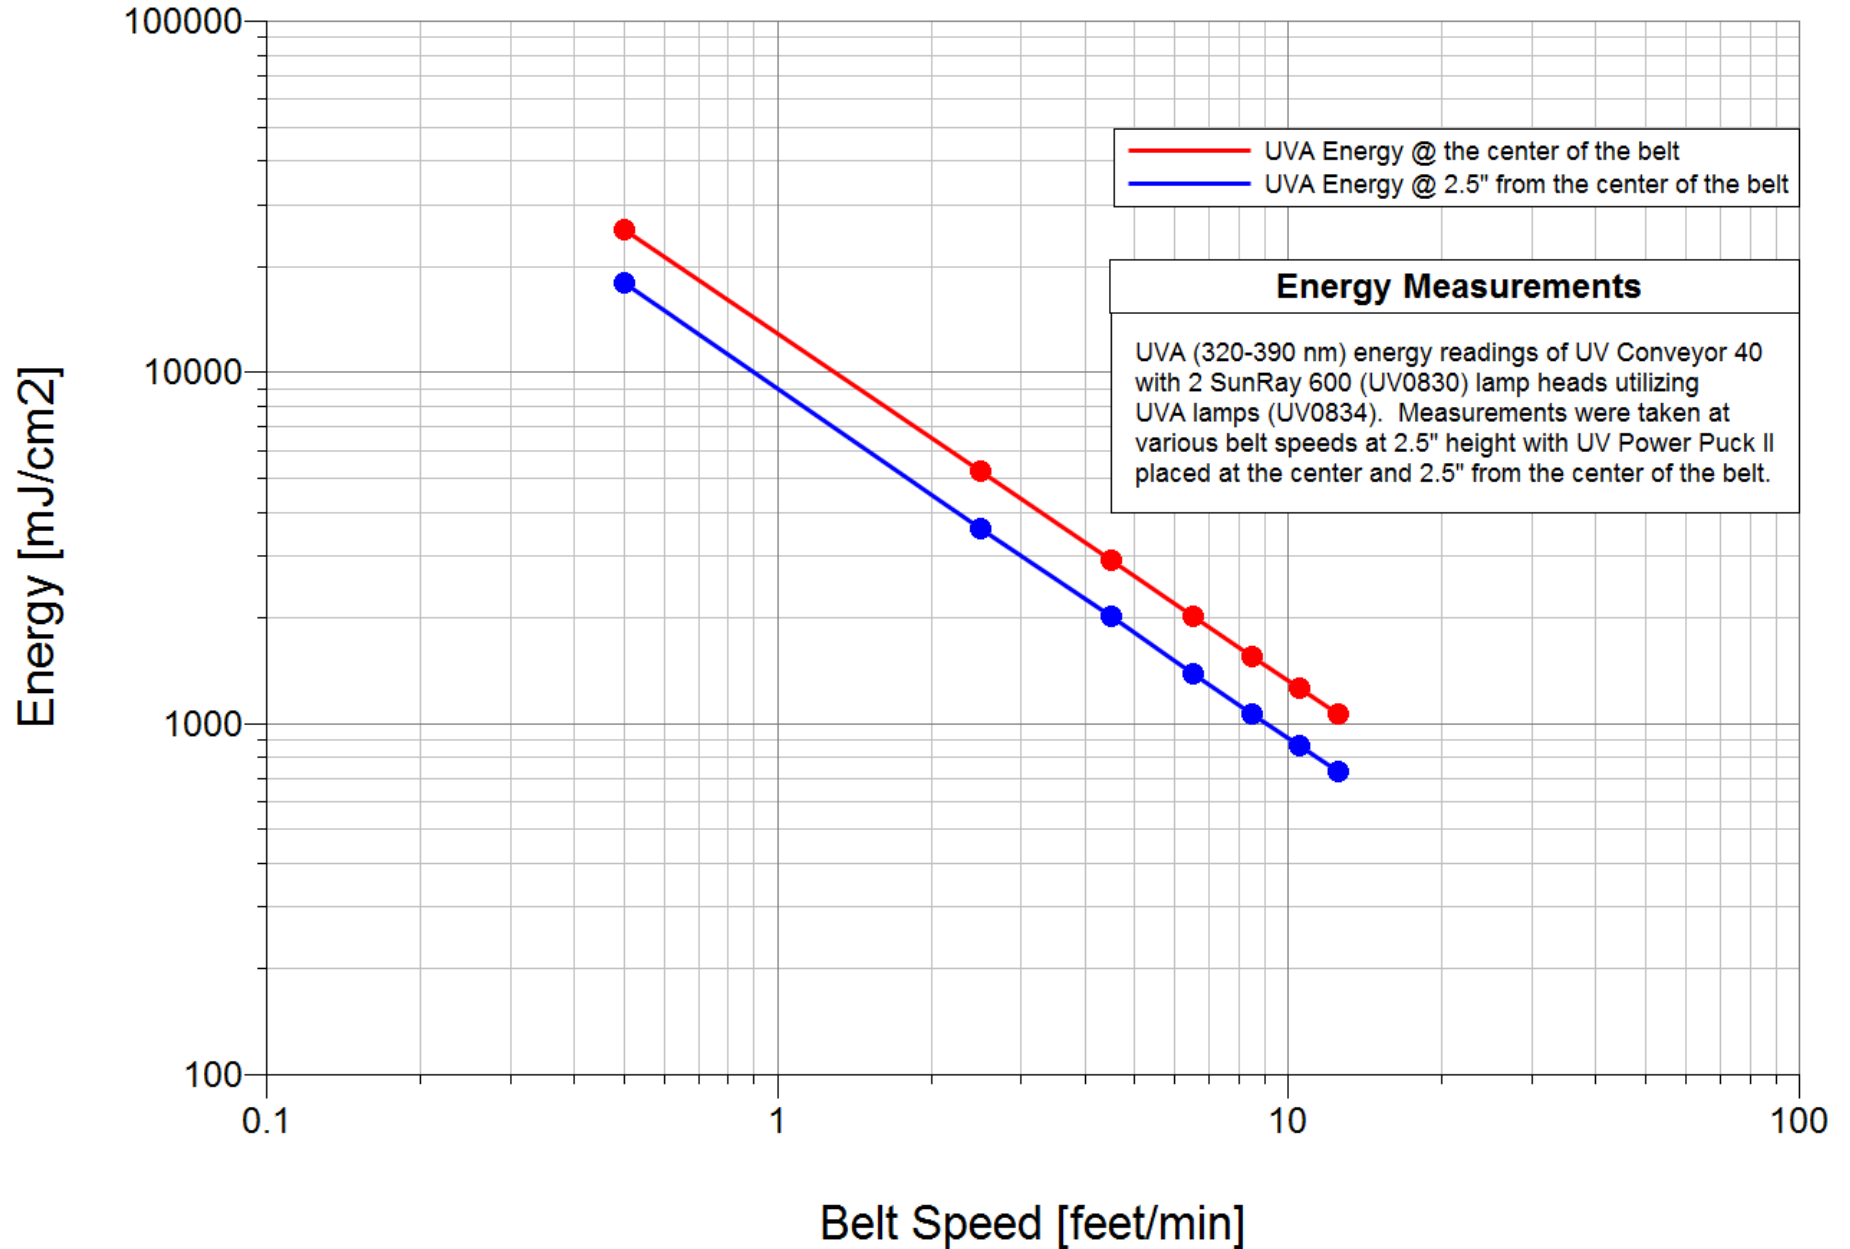

UV Conveyor 40, Energy vs. Belt Speed @ 2.5" Height, 600W UVA Lamp

UV Conveyor 40, Energy vs. Belt Speed @ 5.0" Height, 600W UVA Lamp

UV Conveyor 40, Energy vs. Belt Speed @ 2.5" Height, 600W UVB Lamp

UV Conveyor 40, Energy vs. Belt Speed @ 5.0" Height, 600W UVB Lamp