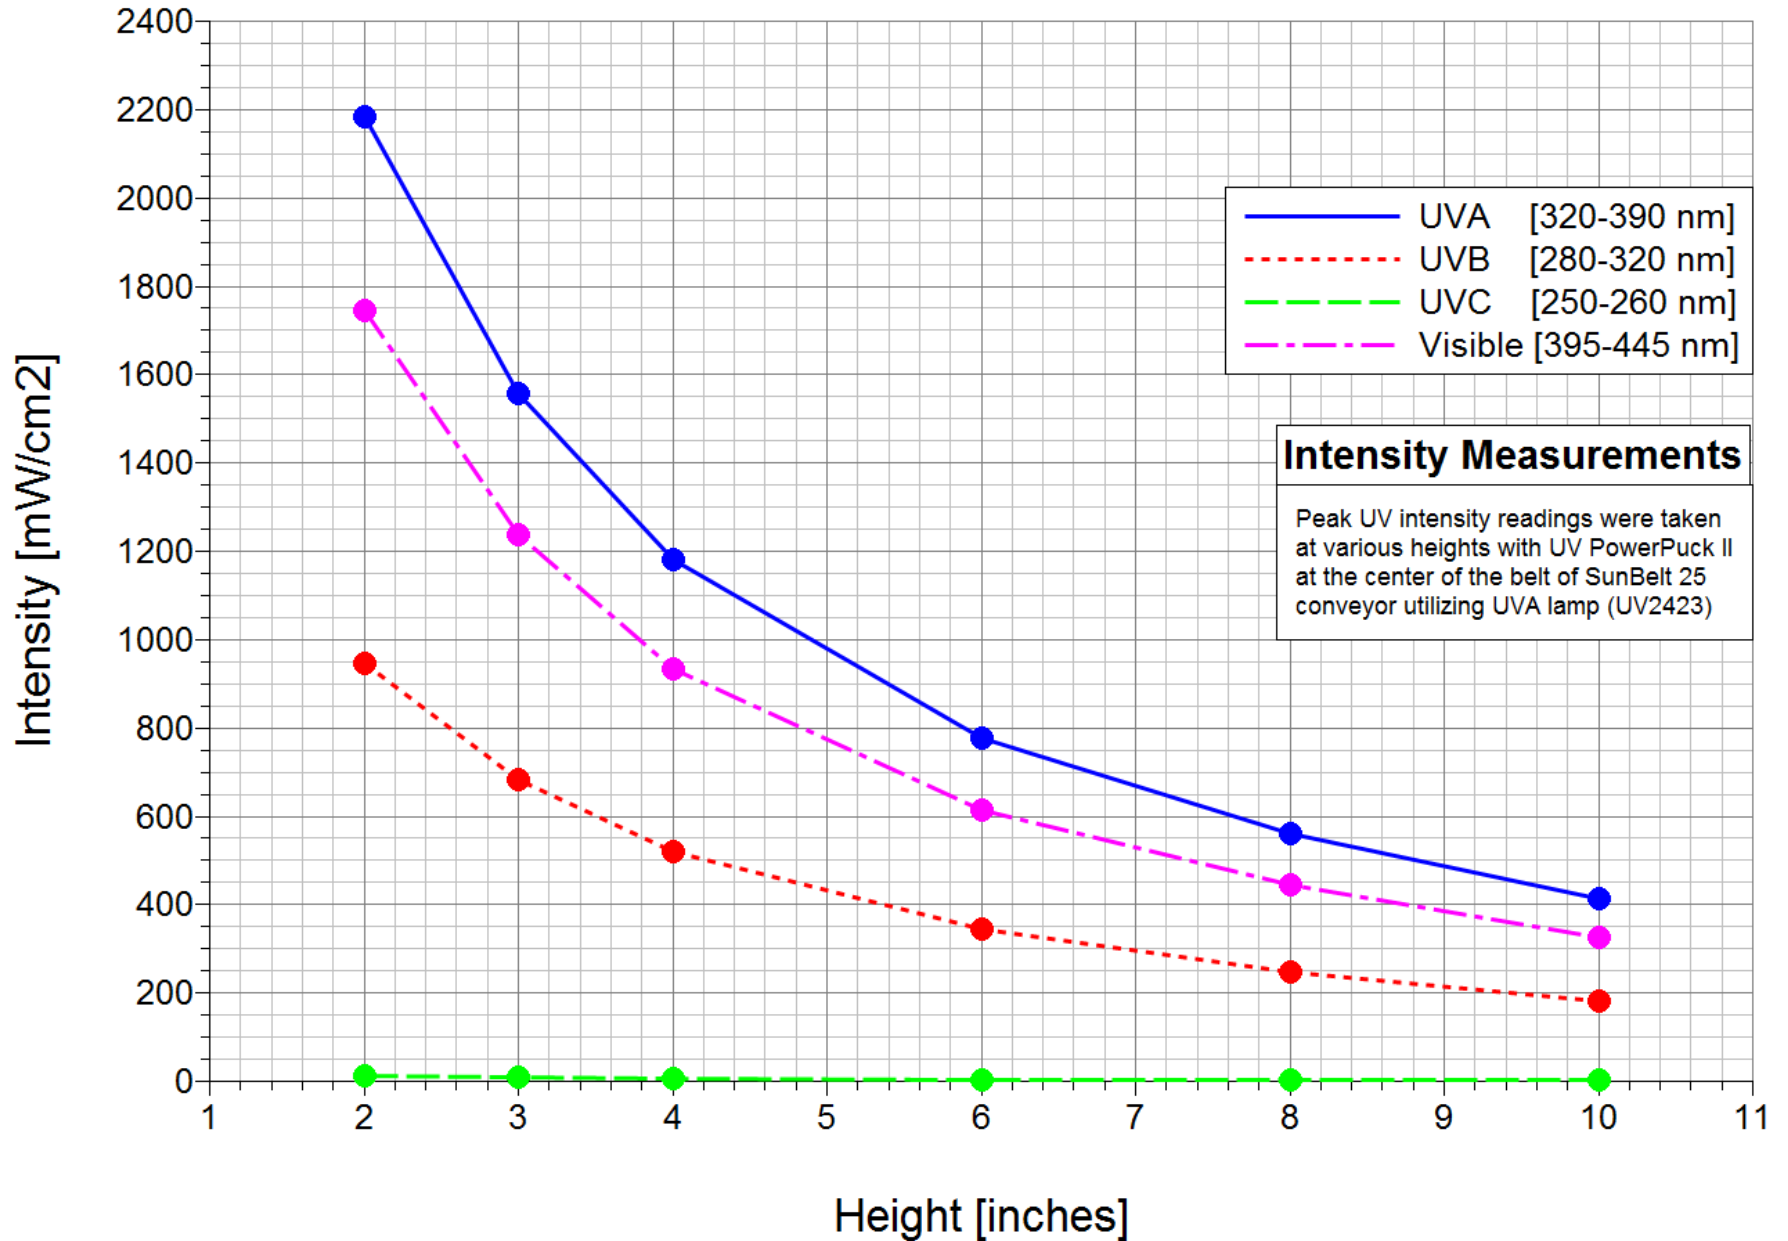

SunBelt 25, UVA Lamp Intensity vs. Height

SunBelt 25, UVB Lamp Intensity vs. Height