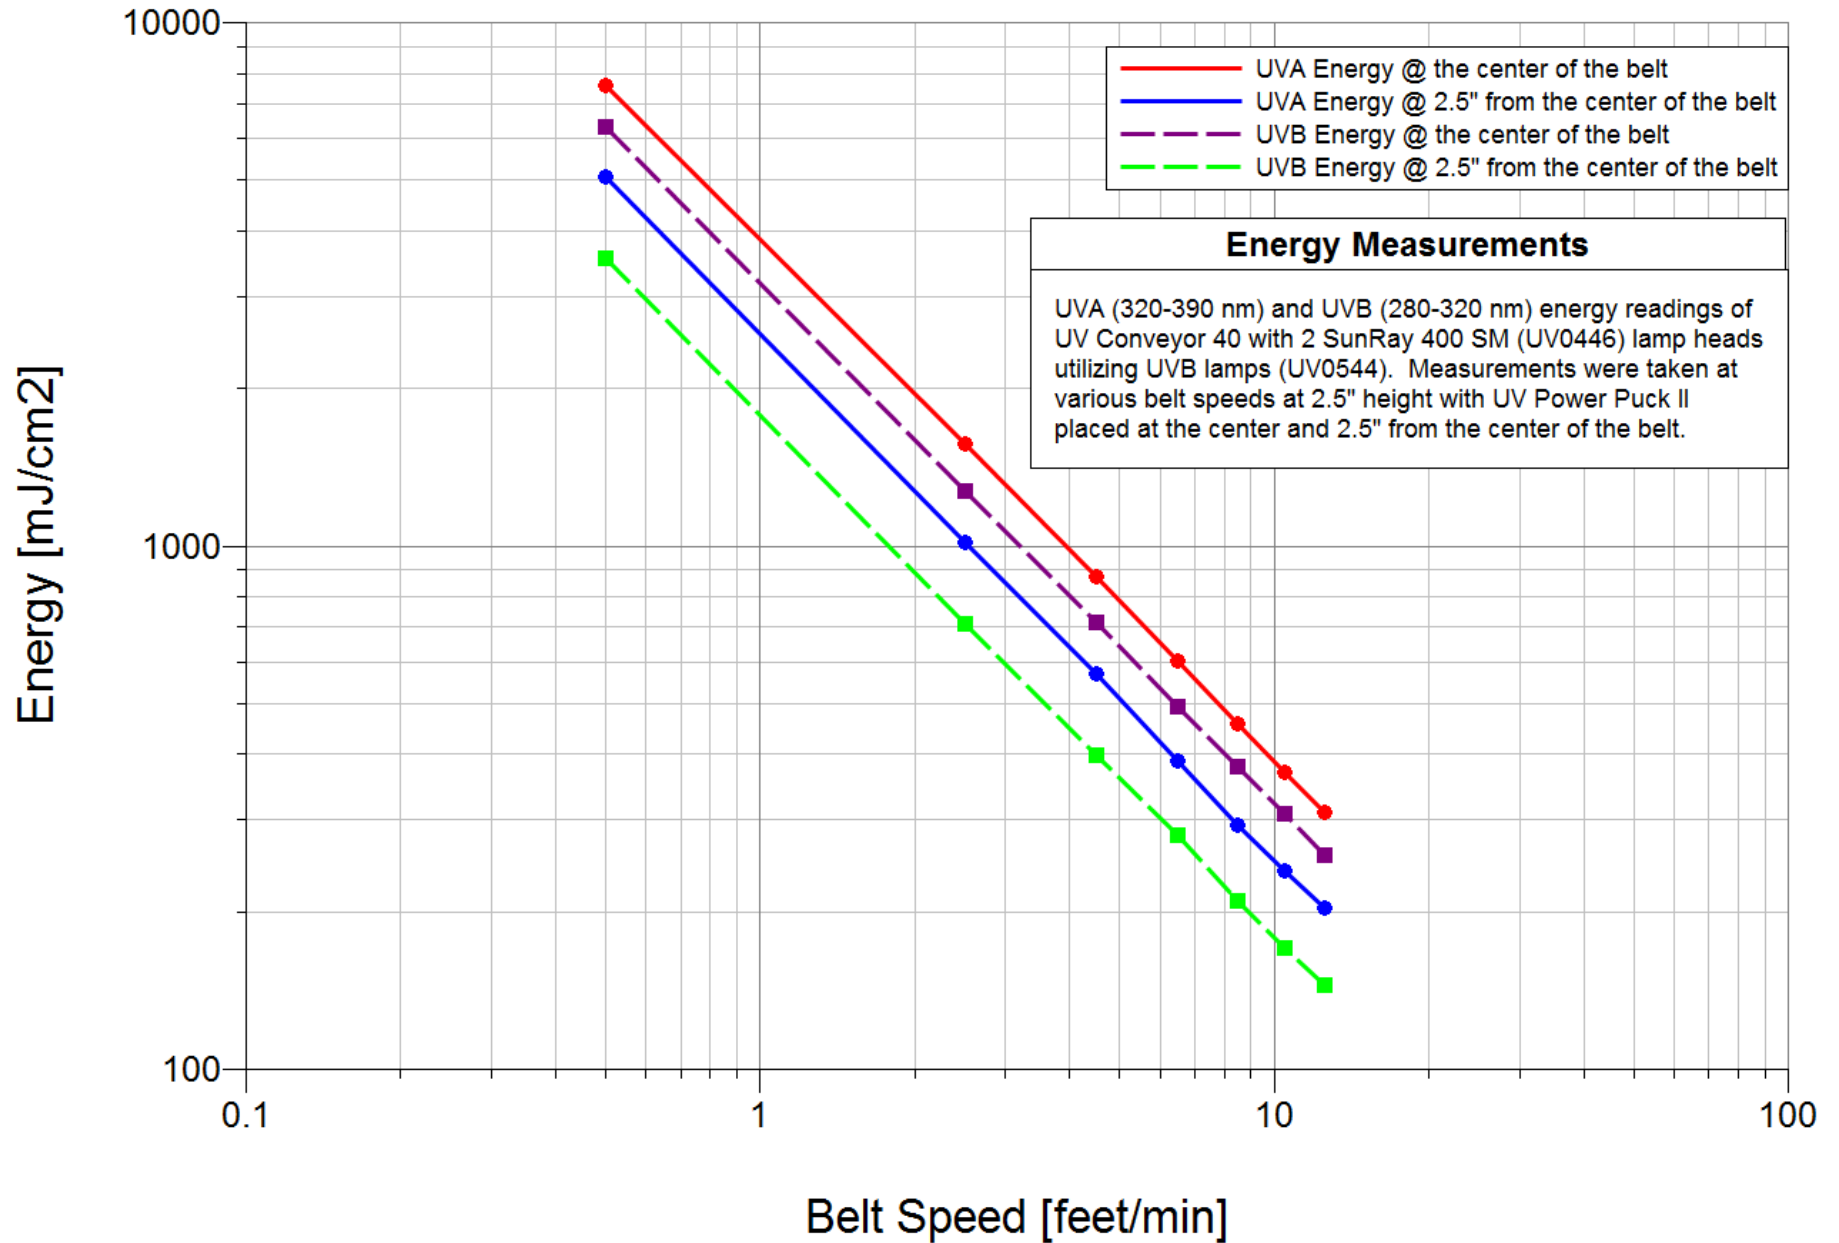

UV Conveyor 40, Energy vs. Belt Speed @ 2.5" Height, 400W UVA Lamp

UV Conveyor 40, Energy vs. Belt Speed @ 5.0" Height, 400W UVA Lamp

UV Conveyor 40, Energy vs. Belt Speed @ 2.5" Height, 400W UVB Lamp

UV Conveyor 40, Energy vs. Belt Speed @ 5.0" Height, 400W UVB Lamp