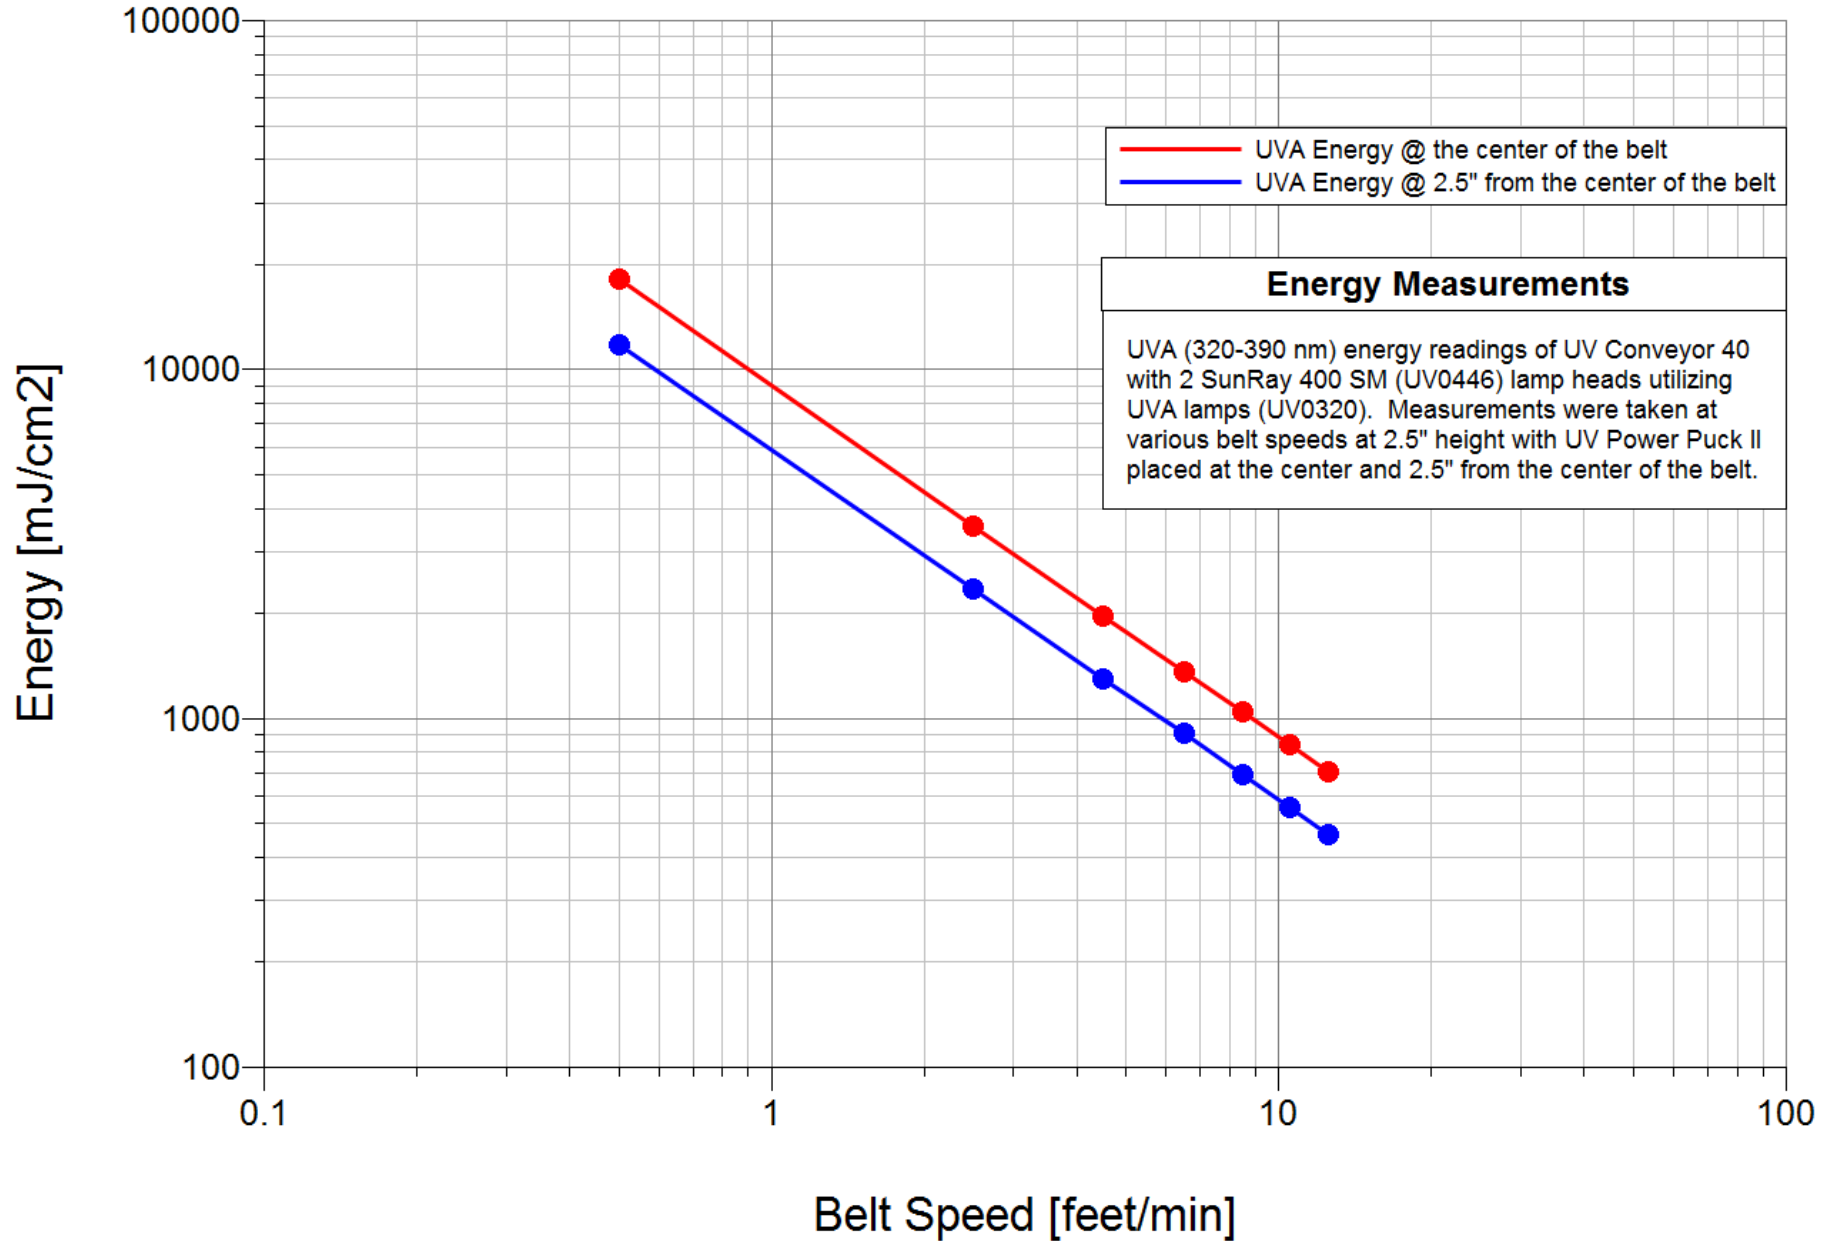

UV Conveyor 40, Energy vs. Belt Speed @ 2.5" Height, 400W UVA Lamp

UV Conveyor 40, Energy vs. Belt Speed @ 5.0" Height, 400W UVA Lamp

UV Conveyor 40, Energy vs. Belt Speed @ 2.5" Height, 400W UVB Lamp

UV Conveyor 40, Energy vs. Belt Speed @ 5.0" Height, 400W UVB Lamp