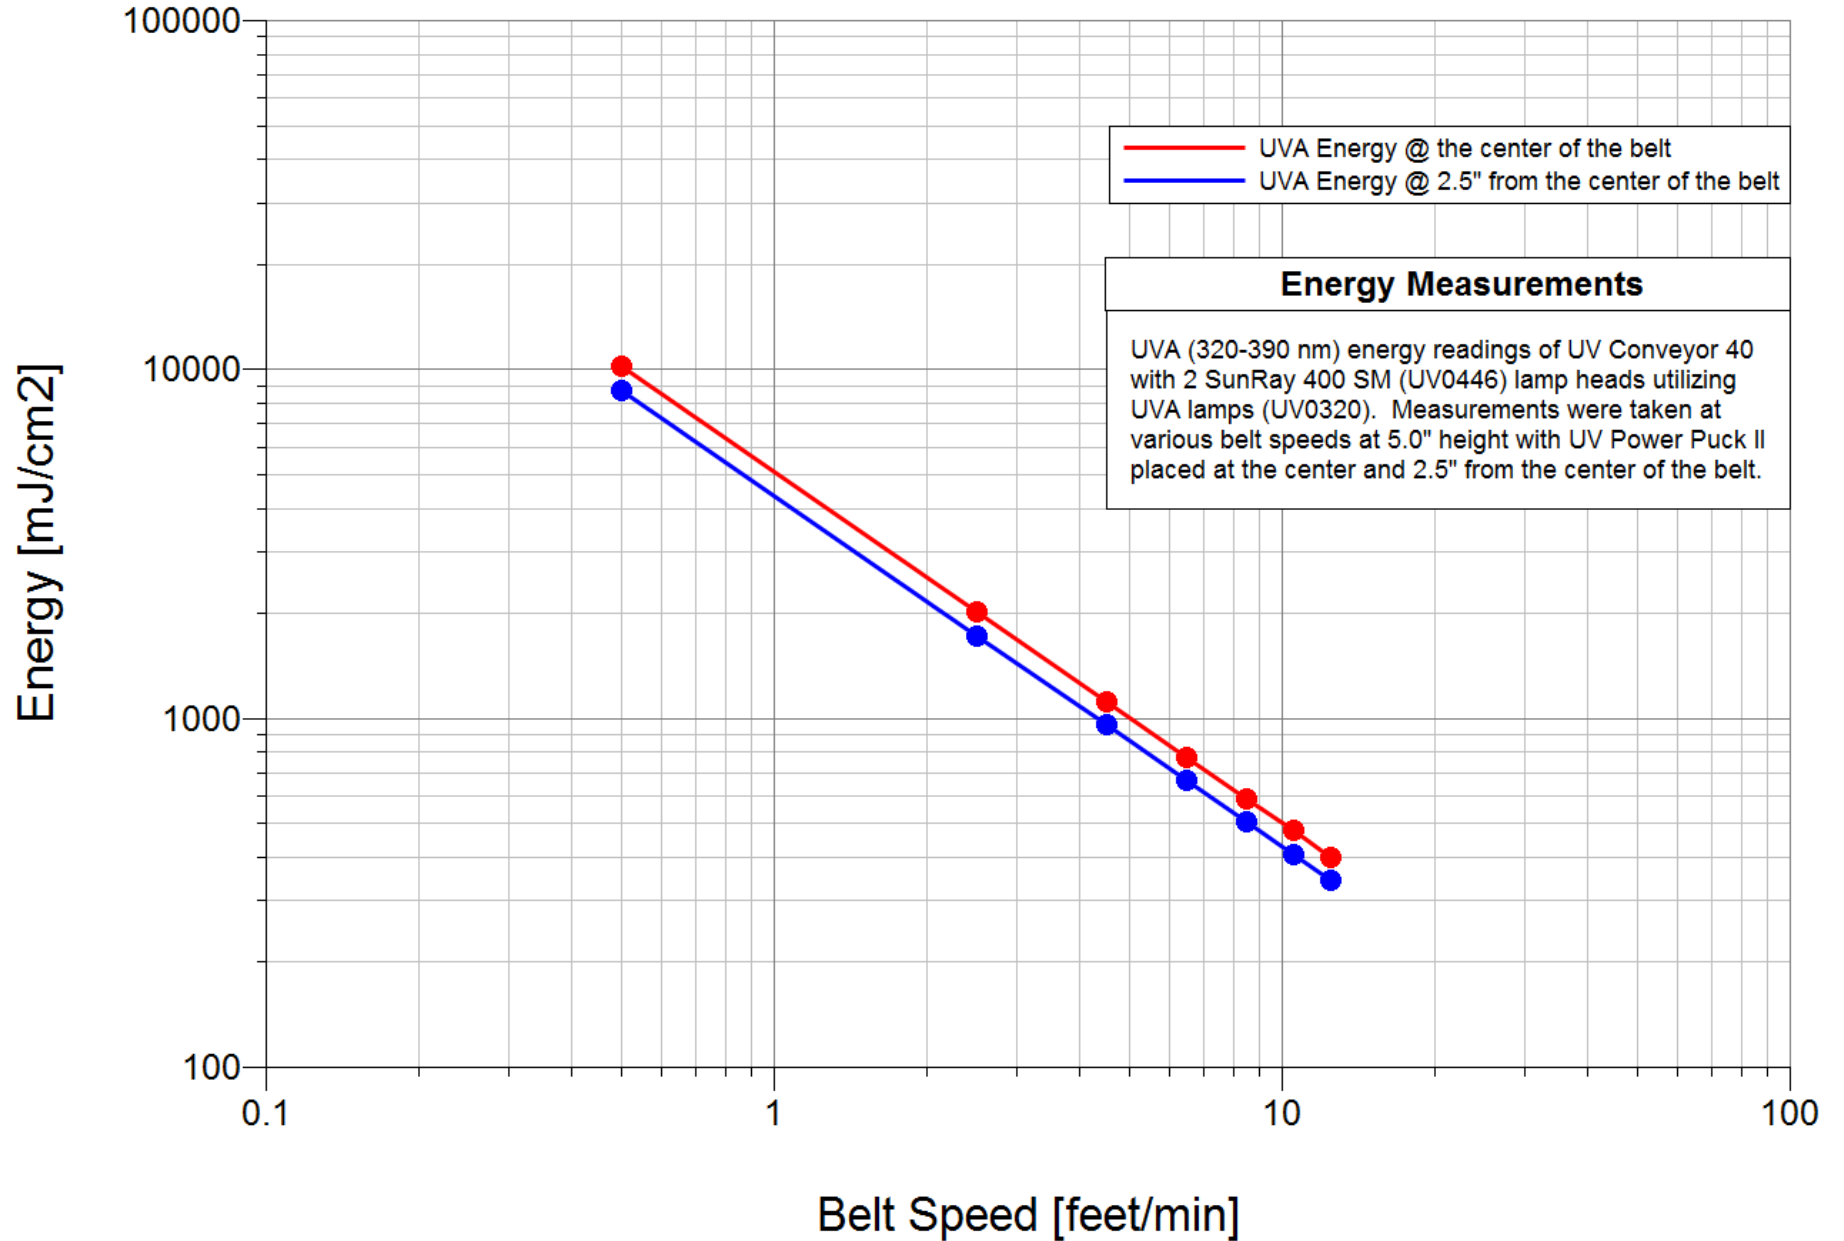

UV Conveyor 40, Energy vs. Belt Speed @ 2.5" Height, 400W UVA Lamp

UV Conveyor 40, Energy vs. Belt Speed @ 5.0" Height, 400W UVA Lamp

UV Conveyor 40, Energy vs. Belt Speed @ 2.5" Height, 400W UVB Lamp

UV Conveyor 40, Energy vs. Belt Speed @ 5.0" Height, 400W UVB Lamp